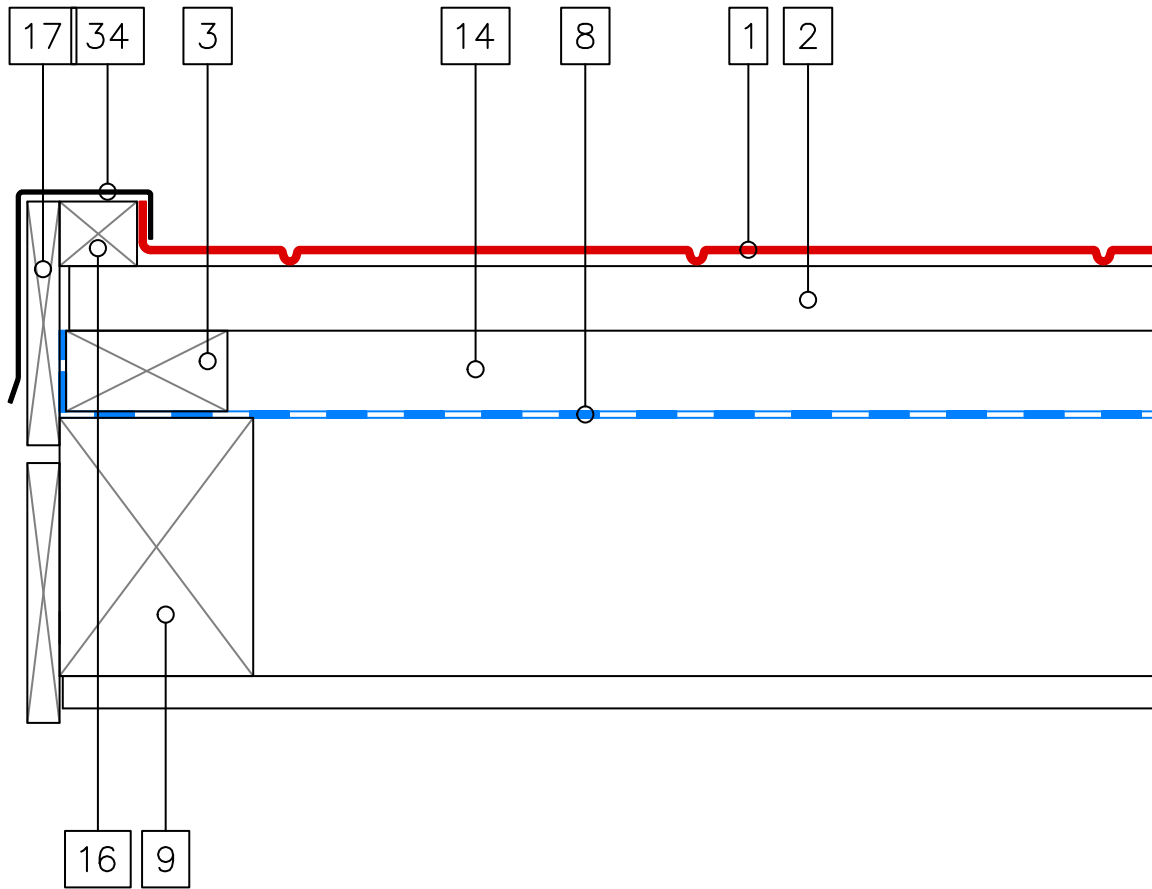

SCALE
1:5

- 1 Tile
- 2 Tile Batten
- 3 Ventilation Space Batten
- 8 Underlay
- 9 Rafter
- 12 Mesh
- 13 Eaves Guard Flashing
- 33 Eaves Flashing 1350

SCALE
1:5

- 1 Tile
- 2 Tile Batten
- 3 Ventilation Space Batten
- 8 Underlay
- 9 Rafter
- 14 Ventilation Space
- 16 Gable Batten
- 17 Barge Board
- 34 Scribed Box Barge

SCALE
1:5

- 1 Tile
- 2 Tile Batten
- 3 Ventilation Space Batten
- 8 Underlay
- 9 Rafter

SCALE
1:5

- 1 Tile
- 2 Tile Batten
- 3 Ventilation Space Batten
- 8 Underlay
- 9 Rafter
- 14 Ventilation Space

ELEGANTA TILE – Ridge 1