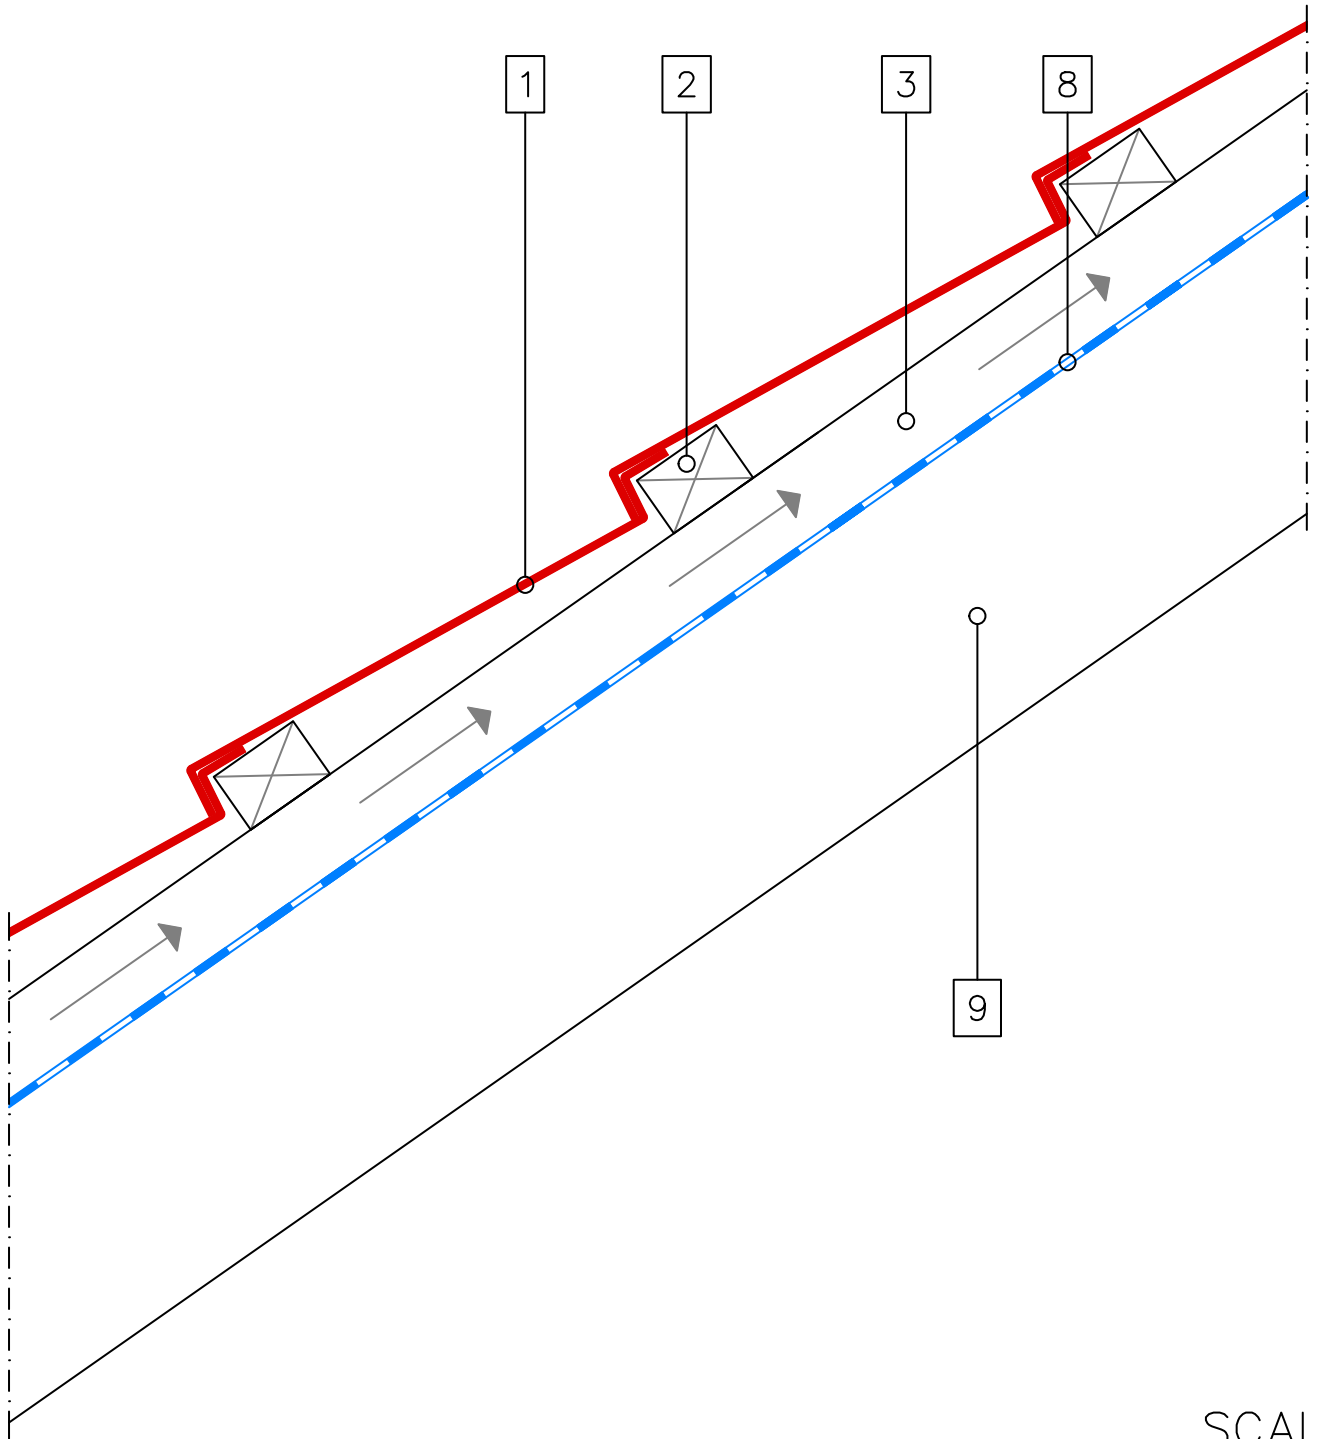

SCALE
1:5

- 1 Tile
- 2 Tile Batten
- 3 Ventilation Space Batten
- 8 Underlay
- 9 Rafter
- 12 Mesh
- 13 Eaves Guard Flashing
- 33 Eaves Flashing 1350

SCALE
1:5

- 1 Tile
- 2 Tile Batten
- 3 Ventilation Space Batten
- 8 Underlay
- 9 Rafter
- 14 Ventilation Space
- 16 Gable Batten
- 17 Barge Board
- 34 Scribed Box Barge

SCALE
1:5

- 1 Tile
- 2 Tile Batten
- 3 Ventilation Space Batten
- 8 Underlay
- 9 Rafter

SCALE
1:5

- 1 Tile
- 2 Tile Batten
- 3 Ventilation Space Batten
- 8 Underlay
- 9 Rafter
- 14 Ventilation Space

ELEGANTA TILE – Ridge 1