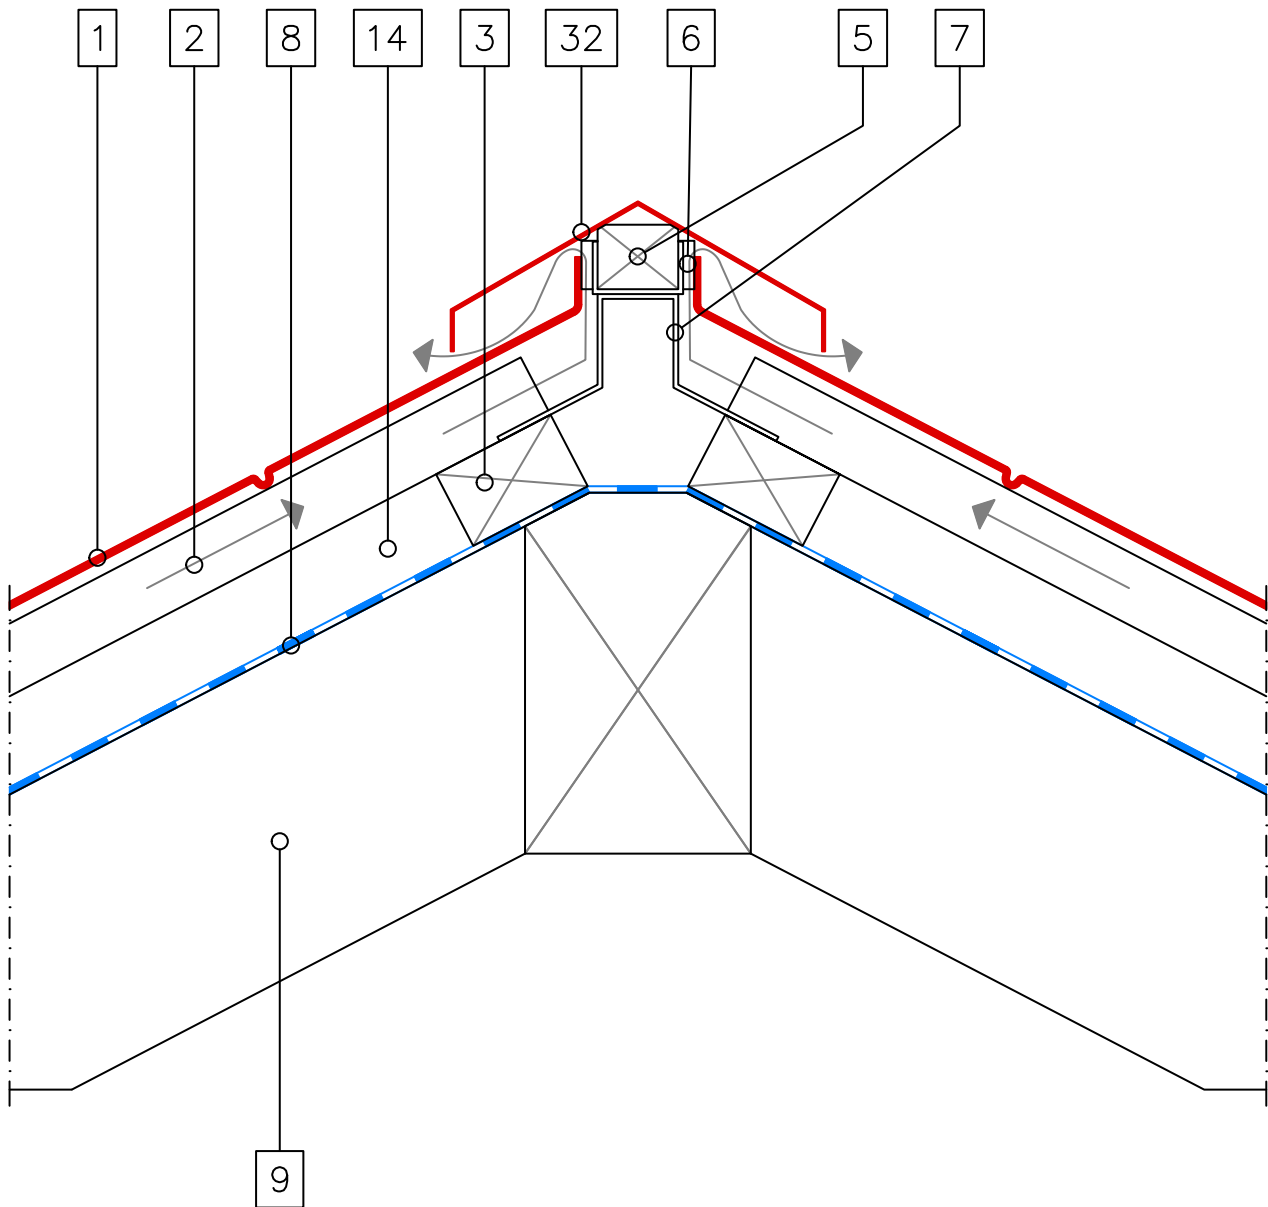

SCALE
1:5

- 1 Tile
- 2 Tile Batten
- 3 Ventilation Space Batten
- 5 Ridge Batten
- 6 Spacer
- 8 Underlay
- 9 Rafter
- 18 Thinner Support Batten
- 32 Ridge Cover 130

SCALE
1:5

- 1 Tile
- 2 Tile Batten
- 3 Ventilation Space Batten
- 5 Ridge Batten
- 6 Spacer
- 7 Ridge Bracket
- 8 Underlay
- 9 Rafter
- 18 Thinner Support Batten
- 32 Ridge Cover 130

SCALE
1:5

- 1 Tile
- 2 Tile Batten
- 3 Ventilation Space Batten
- 8 Underlay
- 9 Rafter
- 10 Valley
- 14 Ventilation Space
- 30 Clip

SCALE
1:5

- 1 Tile
- 2 Tile Batten
- 3 Ventilation Space Batten
- 8 Underlay
- 9 Rafter
- 10 Valley
- 14 Ventilation Space
- 30 Clip