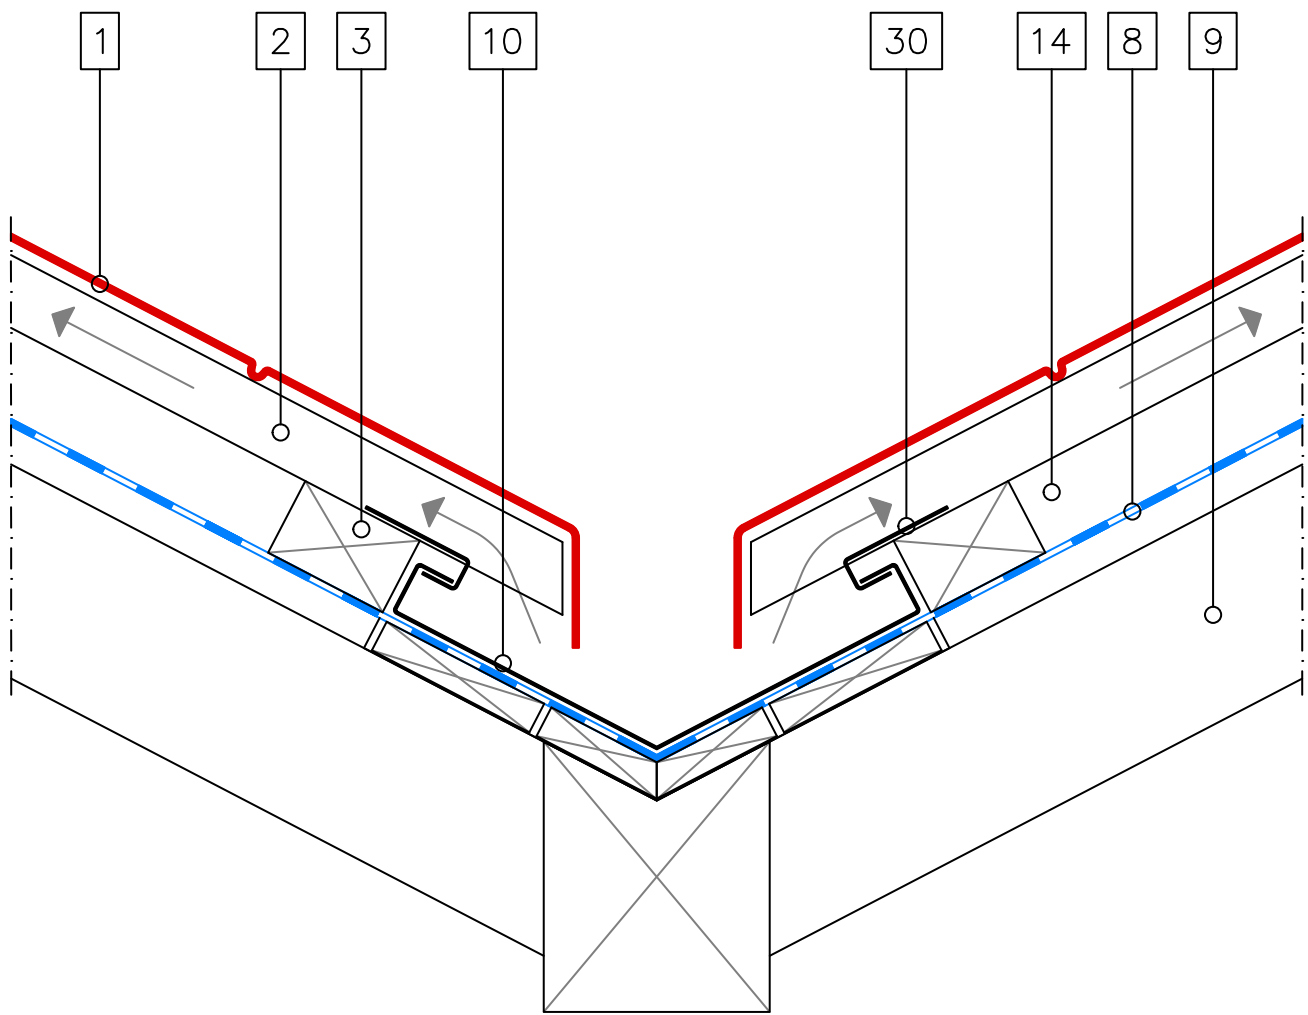

SCALE
1:5

- 1 Tile
- 2 Tile Batten
- 3 Ventilation Space Batten
- 8 Underlay
- 9 Rafter
- 12 Mesh
- 13 Eaves Guard Flashing
- 33 Eaves Flashing 1350

SCALE
1:5

- 1 Tile
- 2 Tile Batten
- 3 Ventilation Space Batten
- 8 Underlay
- 9 Rafter
- 14 Ventilation Space
- 16 Gable Batten
- 17 Barge Board
- 34 Scribed Box Barge

SCALE
1:5

- 1 Tile
- 2 Tile Batten
- 3 Ventilation Space Batten
- 8 Underlay
- 9 Rafter

SCALE
1:5

- 1 Tile
- 2 Tile Batten
- 3 Ventilation Space Batten
- 8 Underlay
- 9 Rafter
- 14 Ventilation Space

ELEGANTA TILE – Ridge 1

SCALE
1:5

- 1 Tile
- 2 Tile Batten
- 3 Ventilation Space Batten
- 5 Ridge Batten
- 6 Spacer
- 8 Underlay
- 9 Rafter
- 18 Thinner Support Batten
- 32 Ridge Cover 130

SCALE
1:5

- 1 Tile
- 2 Tile Batten
- 3 Ventilation Space Batten
- 5 Ridge Batten
- 6 Spacer
- 7 Ridge Bracket
- 8 Underlay
- 9 Rafter
- 18 Thinner Support Batten
- 32 Ridge Cover 130