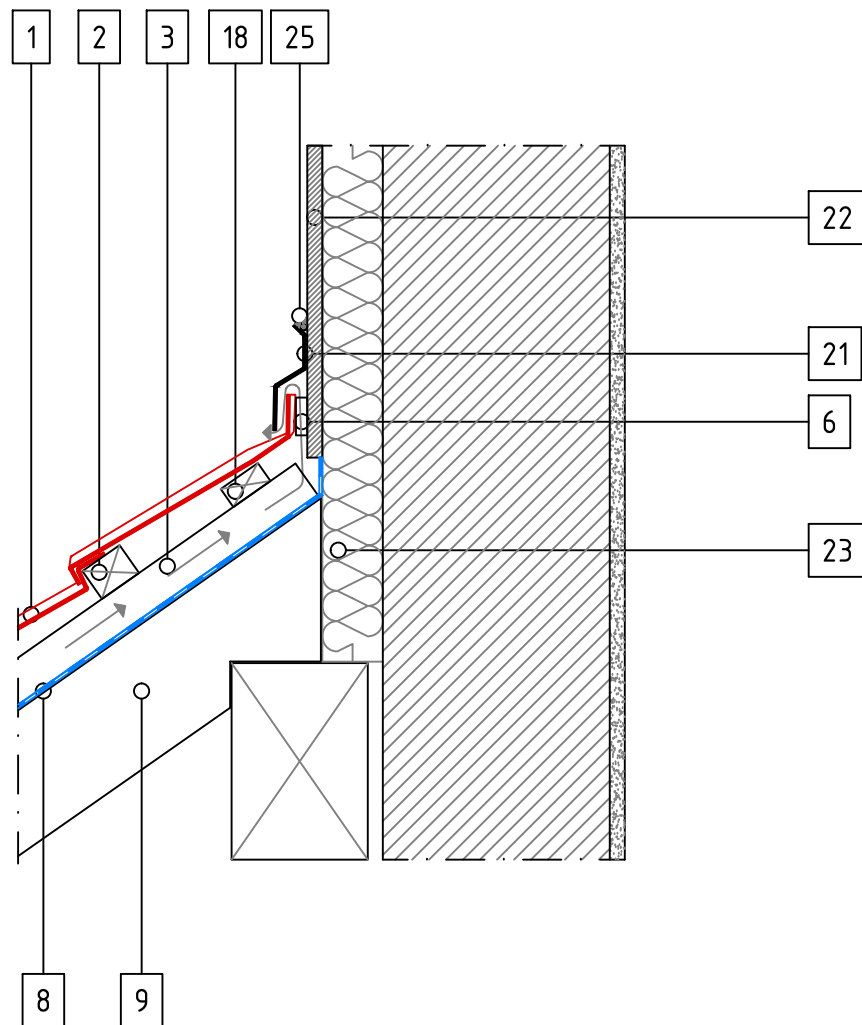

HERITAGE TILE – Top Wall Flashing 2

SCALE 1:10

- 1 Tile
- 2 Tile Batten
- 3 Ventilation Space Batten
- 6 Spacer
- 8 Underlay
- 9 Rafter
- 18 Thinner Support Batten
- 21 Side Flashing
- 22 Render
- 23 Warmth Insulation
- 25 Sealant