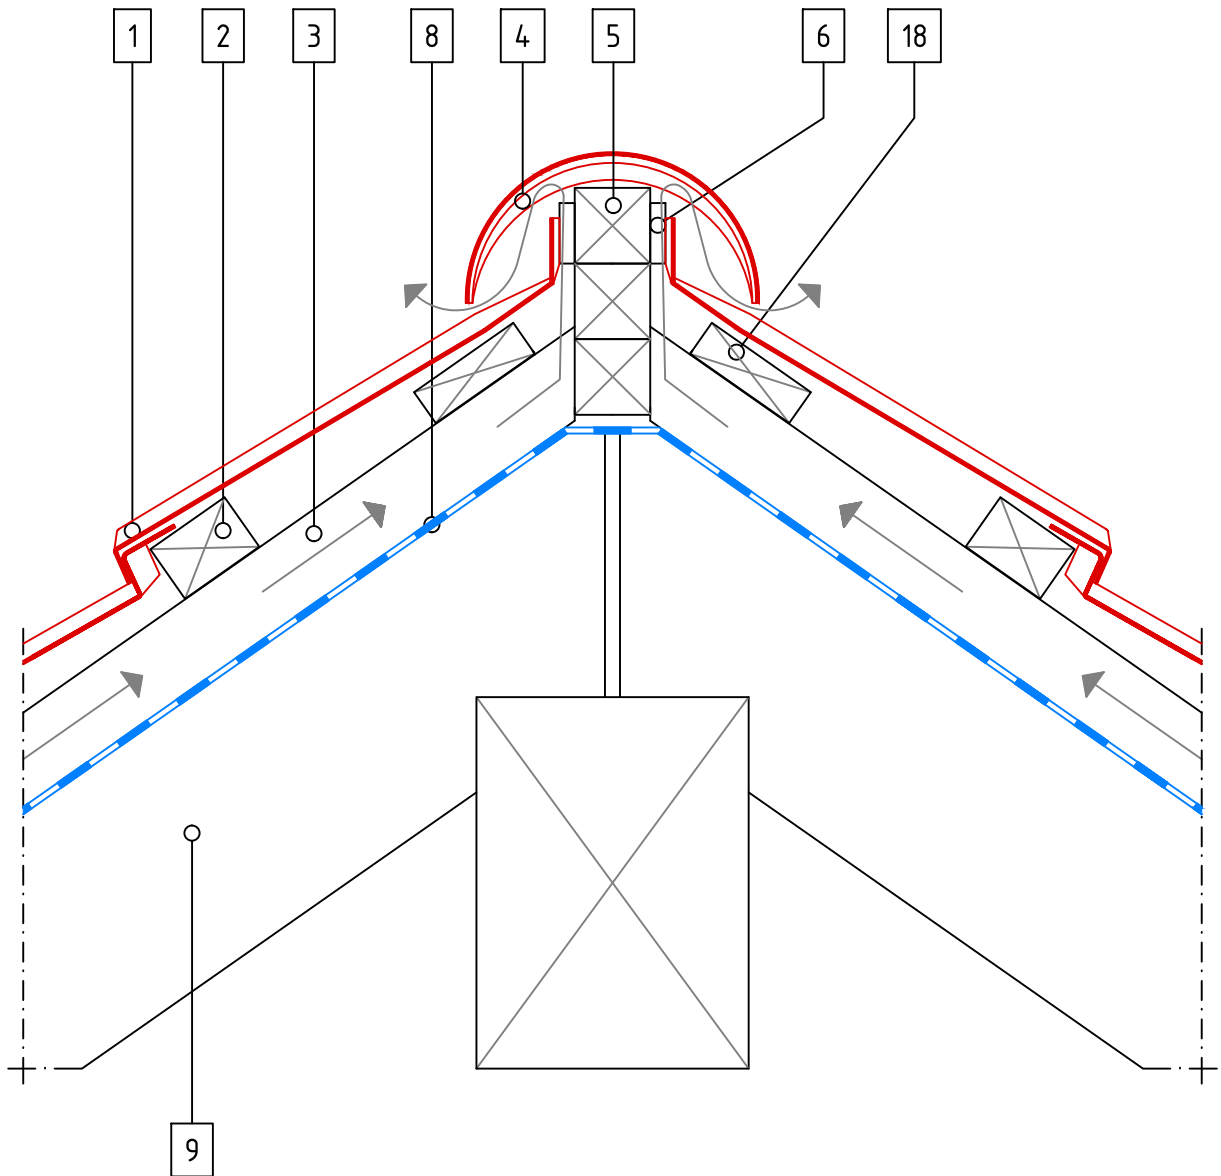

HERITAGE TILE – Eaves Flashing

SCALE 1:5

- 1 Tile
- 2 Tile Batten
- 3 Ventilation Space Batten
- 8 Underlay
- 9 Rafter
- 11 Eaves Flashing
- 12 Mesh
- 13 Eaves Guard Flashing

SCALE 1:5

- 1 Tile
- 2 Tile Batten
- 3 Ventilation Space Batten
- 8 Underlay
- 9 Rafter
- 14 Ventilation Space
- 15 Box Barge
- 16 Gable Batten
- 17 Barge Board

HERITAGE TILE – Basic Principle L

GERARD

SCALE 1:5

- 1 Tile
- 2 Tile Batten
- 3 Ventilation Space Batten
- 8 Underlay
- 9 Rafter

HERITAGE TILE – Basic Principle C

SCALE 1:5

- 1 Tile
- 2 Tile Batten
- 3 Ventilation Space Batten
- 8 Underlay
- 9 Rafter
- 14 Ventilation Space

HERITAGE TILE – Ridge 1

SCALE 1:5

- 1 Tile
- 2 Tile Batten
- 3 Ventilation Space Batten
- 4 Barrel
- 5 Ridge Batten
- 6 Spacer
- 8 Underlay
- 9 Rafter
- 18 Thinner Support Batten

HERITAGE TILE – Ridge 2

SCALE 1:5

- 1 Tile
- 2 Tile Batten
- 3 Ventilation Space Batten
- 4 Batten
- 5 Ridge Batten
- 7 Ridge Bracket
- 8 Underlay
- 9 Rafter
- 18 Thinner Support Batten

HERITAGE TILE – Valley 1

SCALE 1:5

- 1 Tile
- 2 Tile Batten
- 3 Ventilation Space Batten
- 8 Underlay
- 9 Rafter
- 10 Valley
- 14 Ventilation Space
- 30 Clip