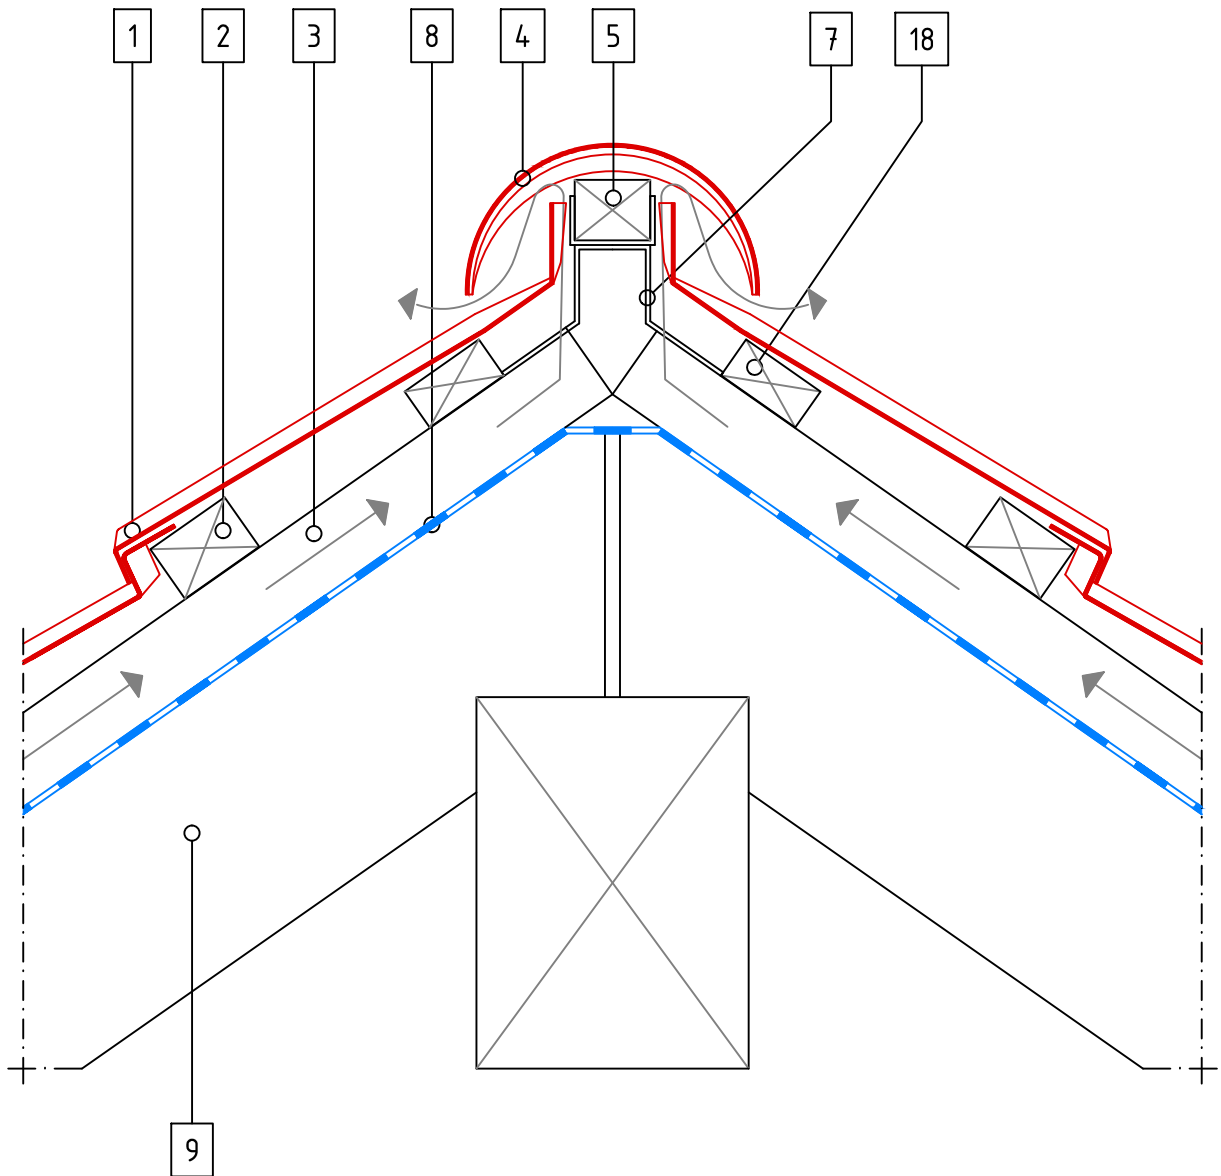

HERITAGE TILE – Eaves Flashing

SCALE 1:5

- 1 Tile
- 2 Tile Batten
- 3 Ventilation Space Batten
- 8 Underlay
- 9 Rafter
- 11 Eaves Flashing
- 12 Mesh
- 13 Eaves Guard Flashing

SCALE 1:5

- 1 Tile
- 2 Tile Batten
- 3 Ventilation Space Batten
- 8 Underlay
- 9 Rafter
- 14 Ventilation Space
- 15 Box Barge
- 16 Gable Batten
- 17 Barge Board

HERITAGE TILE – Basic Principle L

GERARD

SCALE 1:5

- 1 Tile
- 2 Tile Batten
- 3 Ventilation Space Batten
- 8 Underlay
- 9 Rafter

HERITAGE TILE – Basic Principle C

SCALE 1:5

- 1 Tile
- 2 Tile Batten
- 3 Ventilation Space Batten
- 8 Underlay
- 9 Rafter
- 14 Ventilation Space

HERITAGE TILE – Ridge 1

SCALE 1:5

- 1 Tile
- 2 Tile Batten
- 3 Ventilation Space Batten
- 4 Barrel
- 5 Ridge Batten
- 6 Spacer
- 8 Underlay
- 9 Rafter
- 18 Thinner Support Batten

HERITAGE TILE – Ridge 2

SCALE 1:5

- 1 Tile
- 2 Tile Batten
- 3 Ventilation Space Batten
- 4 Batten
- 5 Ridge Batten
- 7 Ridge Bracket
- 8 Underlay
- 9 Rafter
- 18 Thinner Support Batten

HERITAGE TILE – Valley 1

SCALE 1:5

- 1 Tile
- 2 Tile Batten
- 3 Ventilation Space Batten
- 8 Underlay
- 9 Rafter
- 10 Valley
- 14 Ventilation Space
- 30 Clip