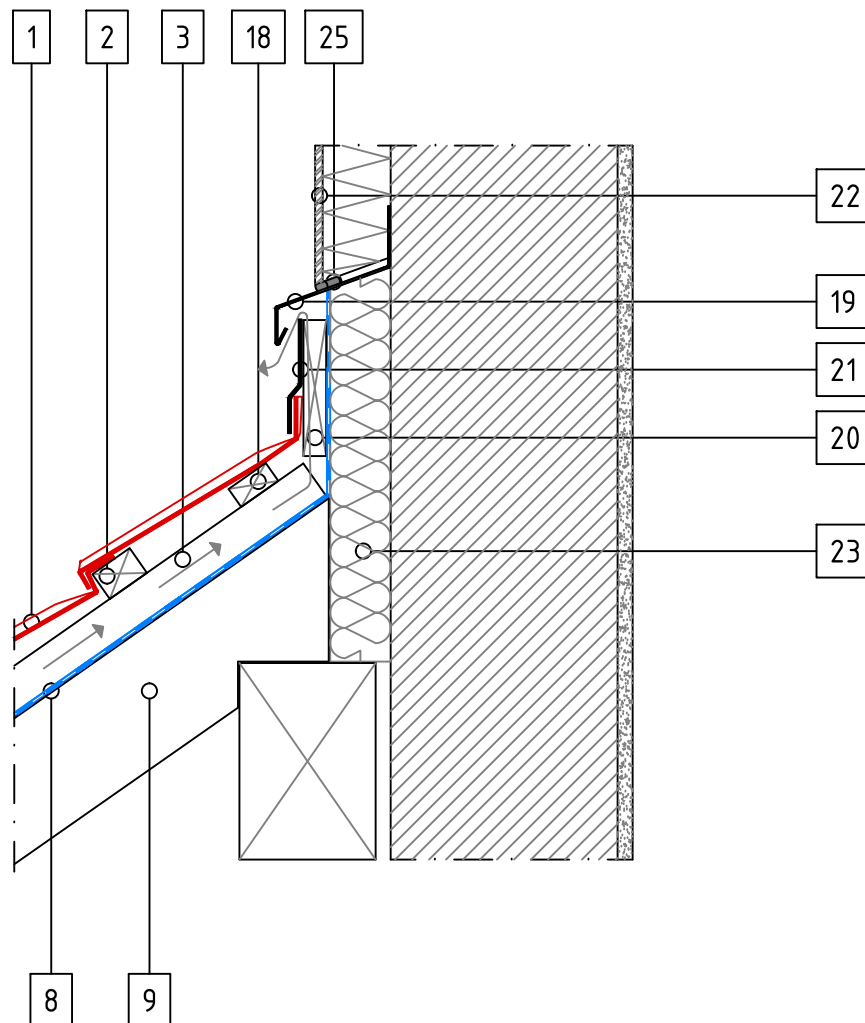

HERITAGE TILE – Valley 2

SCALE 1:5

- 1 Tile
- 2 Tile Batten
- 3 Ventilation Space Batten
- 8 Underlay
- 9 Rafter
- 10 Valley
- 14 Ventilation Space
- 30 Clip

SCALE 1:5

- 1 Tile
- 2 Tile Batten
- 3 Ventilation Space Batten
- 4 Barrel
- 5 Hip Batten
- 6 Spacer
- 7 Hip Bracket
- 8 Underlay
- 9 Rafter
- 14 Ventilation Space

HERITAGE TILE – Chimney Flashing L

GERARD

SCALE 1:10

- 1 Tile
- 2 Tile Batten
- 3 Ventilation Space Batten
- 9 Rafter
- 27 Chimney Flashing
- 28 Board

HERITAGE TILE – Chimney Flashing C

SCALE 1:10

- 1 Tile
- 2 Tile Batten
- 3 Ventilation Space Batten
- 8 Underlay
- 9 Rafter
- 27 Chimney Flashing

HERITAGE TILE – Top Wall Flashing 1

SCALE 1:10

- 1 Tile
- 2 Tile Batten
- 3 Ventilation Space Batten
- 8 Underlay
- 9 Rafter
- 18 Support Batten
- 19 Top Wall Starter Flashing
- 20 Top Wall Spacer
- 21 Side Flashing
- 22 Render
- 23 Warmth Insulation
- 25 Sealant