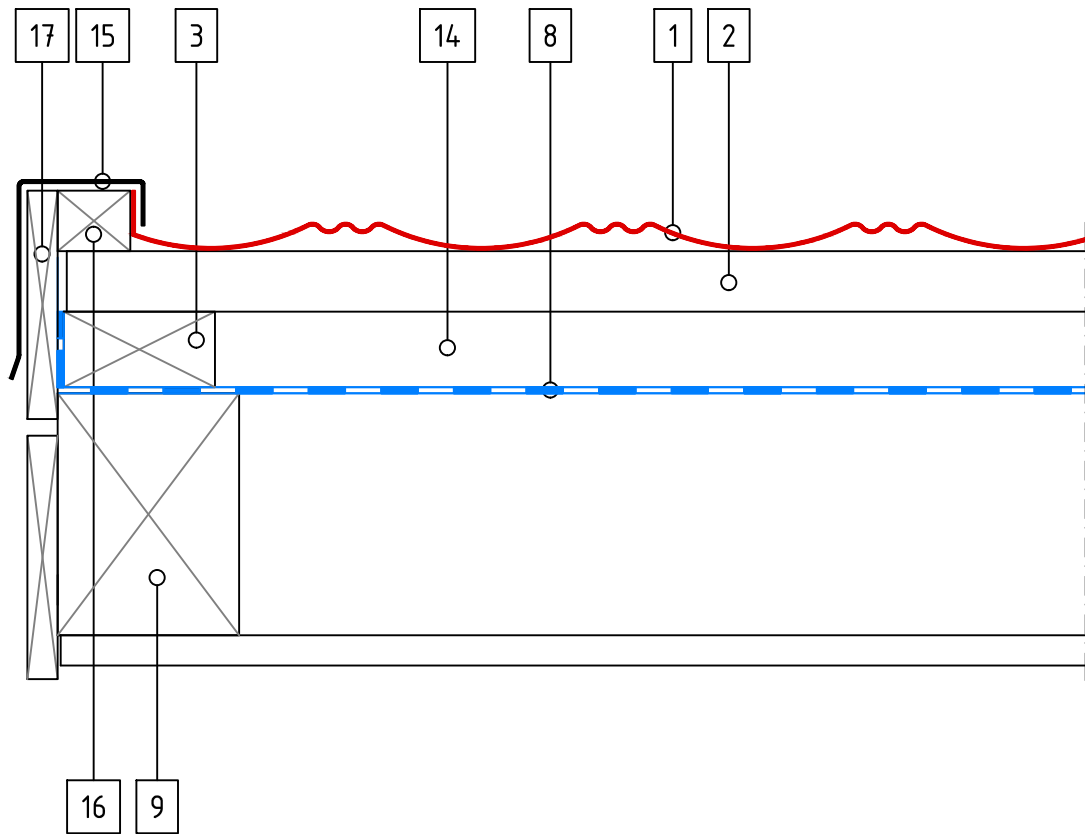

HERITAGE TILE – Eaves Flashing

SCALE 1:5

- 1 Tile
- 2 Tile Batten
- 3 Ventilation Space Batten
- 8 Underlay
- 9 Rafter
- 11 Eaves Flashing
- 12 Mesh
- 13 Eaves Guard Flashing

SCALE 1:5

- 1 Tile
- 2 Tile Batten
- 3 Ventilation Space Batten
- 8 Underlay
- 9 Rafter
- 14 Ventilation Space
- 15 Box Barge
- 16 Gable Batten
- 17 Barge Board

HERITAGE TILE – Basic Principle L

GERARD

SCALE 1:5

- 1 Tile
- 2 Tile Batten
- 3 Ventilation Space Batten
- 8 Underlay
- 9 Rafter

HERITAGE TILE – Basic Principle C

SCALE 1:5

- 1 Tile
- 2 Tile Batten
- 3 Ventilation Space Batten
- 8 Underlay
- 9 Rafter
- 14 Ventilation Space

HERITAGE TILE – Ridge 1

SCALE 1:5

- 1 Tile
- 2 Tile Batten
- 3 Ventilation Space Batten
- 4 Barrel
- 5 Ridge Batten
- 6 Spacer
- 8 Underlay
- 9 Rafter
- 18 Thinner Support Batten

HERITAGE TILE – Ridge 2

SCALE 1:5