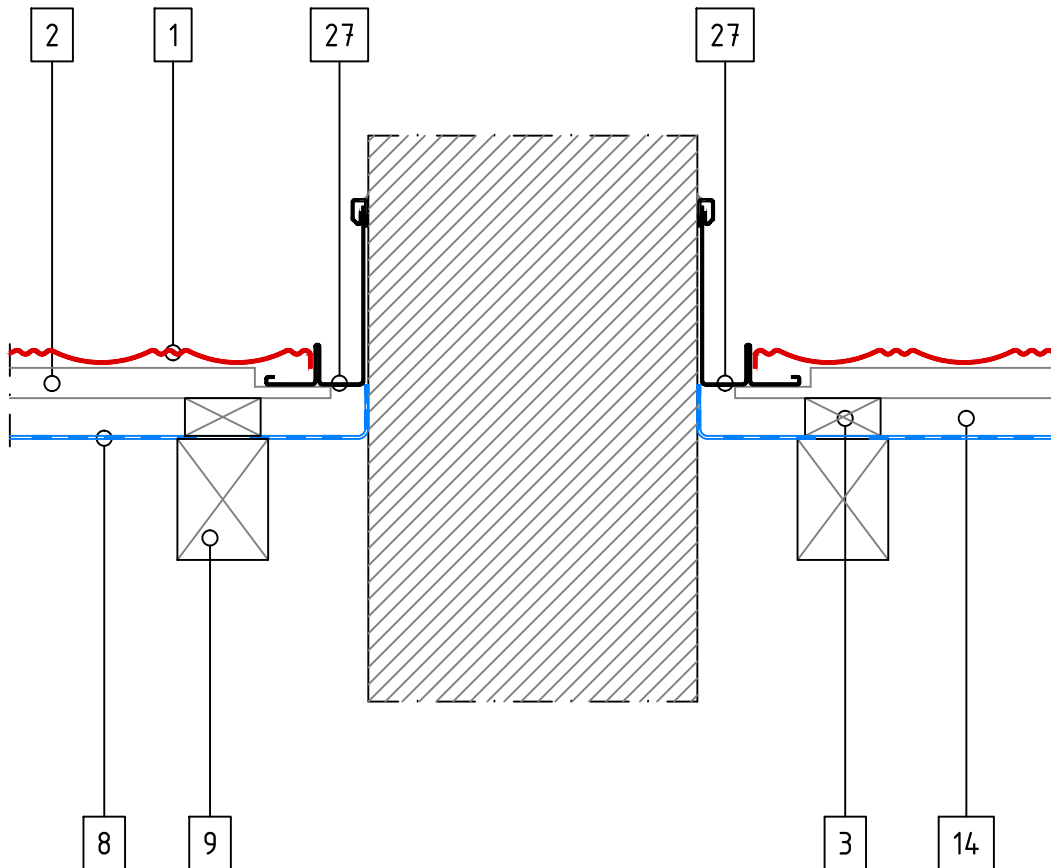

HERITAGE TILE – Valley 2

SCALE 1:5

- 1 Tile
- 2 Tile Batten
- 3 Ventilation Space Batten
- 8 Underlay
- 9 Rafter
- 10 Valley
- 14 Ventilation Space
- 30 Clip

SCALE 1:5

- 1 Tile
- 2 Tile Batten
- 3 Ventilation Space Batten
- 4 Barrel
- 5 Hip Batten
- 6 Spacer
- 7 Hip Bracket
- 8 Underlay
- 9 Rafter
- 14 Ventilation Space

HERITAGE TILE – Chimney Flashing L

GERARD

SCALE 1:10

- 1 Tile
- 2 Tile Batten
- 3 Ventilation Space Batten
- 9 Rafter
- 27 Chimney Flashing
- 28 Board

HERITAGE TILE – Chimney Flashing C

SCALE 1:10

- 1 Tile
- 2 Tile Batten
- 3 Ventilation Space Batten
- 8 Underlay
- 9 Rafter
- 27 Chimney Flashing

HERITAGE TILE – Top Wall Flashing 1

SCALE 1:10

- 1 Tile
- 2 Tile Batten
- 3 Ventilation Space Batten
- 8 Underlay
- 9 Rafter
- 18 Support Batten
- 19 Top Wall Starter Flashing
- 20 Top Wall Spacer
- 21 Side Flashing
- 22 Render
- 23 Warmth Insulation
- 25 Sealant