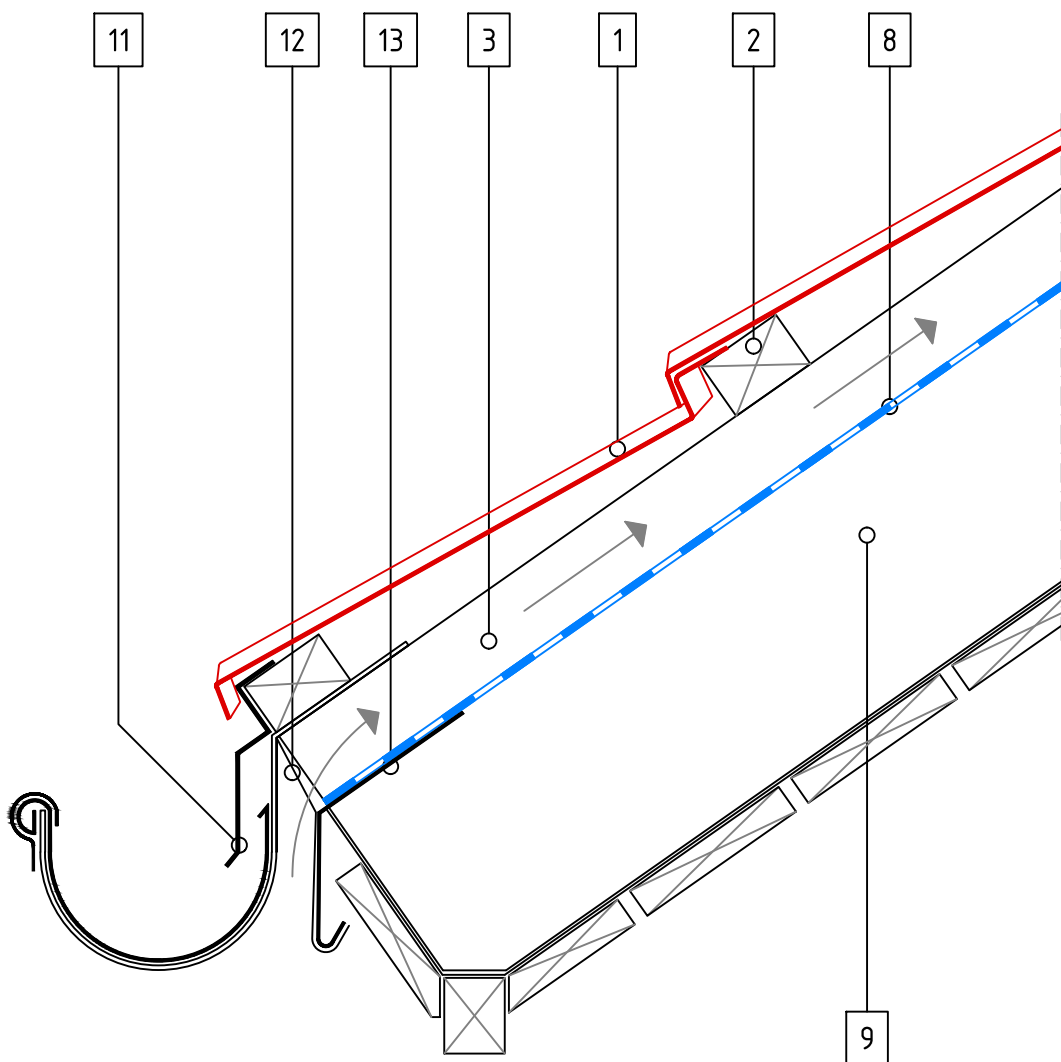

HERITAGE TILE – Eaves Flashing

SCALE 1:5

- 1 Tile
- 2 Tile Batten
- 3 Ventilation Space Batten
- 8 Underlay
- 9 Rafter
- 11 Eaves Flashing
- 12 Mesh
- 13 Eaves Guard Flashing

SCALE 1:5

- 1 Tile
- 2 Tile Batten
- 3 Ventilation Space Batten
- 8 Underlay
- 9 Rafter
- 14 Ventilation Space
- 15 Box Barge
- 16 Gable Batten
- 17 Barge Board

HERITAGE TILE – Basic Principle L

GERARD

SCALE 1:5

- 1 Tile
- 2 Tile Batten
- 3 Ventilation Space Batten
- 8 Underlay
- 9 Rafter

HERITAGE TILE – Basic Principle C

SCALE 1:5

- 1 Tile
- 2 Tile Batten
- 3 Ventilation Space Batten
- 8 Underlay
- 9 Rafter
- 14 Ventilation Space

HERITAGE TILE – Ridge 1

SCALE 1:5

- 1 Tile
- 2 Tile Batten
- 3 Ventilation Space Batten
- 4 Barrel
- 5 Ridge Batten
- 6 Spacer
- 8 Underlay
- 9 Rafter
- 18 Thinner Support Batten

HERITAGE TILE – Ridge 2

SCALE 1:5