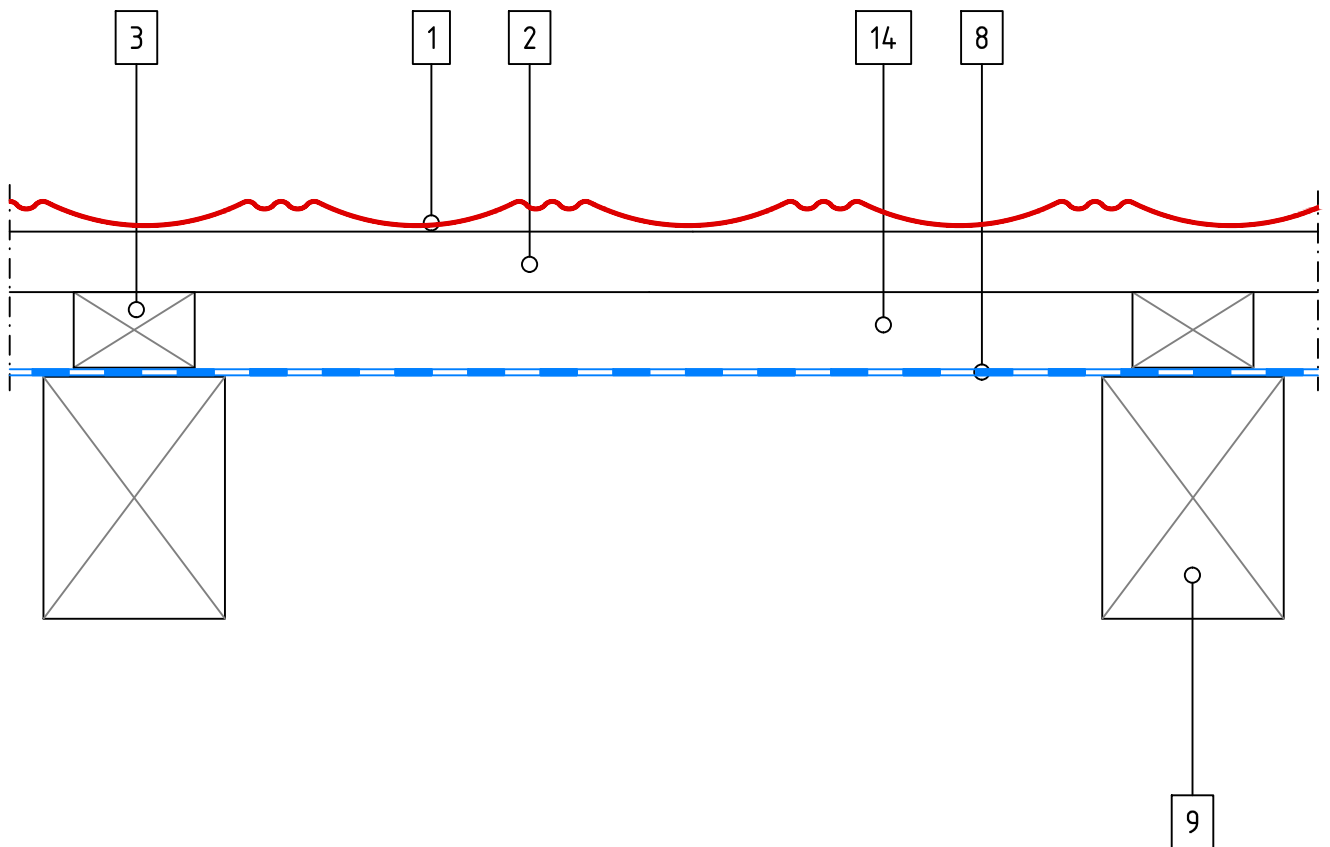

HERITAGE TILE – Eaves Flashing

SCALE 1:5

- 1 Tile
- 2 Tile Batten
- 3 Ventilation Space Batten
- 8 Underlay
- 9 Rafter
- 11 Eaves Flashing
- 12 Mesh
- 13 Eaves Guard Flashing

SCALE 1:5

- 1 Tile
- 2 Tile Batten
- 3 Ventilation Space Batten
- 8 Underlay
- 9 Rafter
- 14 Ventilation Space
- 15 Box Barge
- 16 Gable Batten
- 17 Barge Board

HERITAGE TILE – Basic Principle L

GERARD

SCALE 1:5

- 1 Tile
- 2 Tile Batten
- 3 Ventilation Space Batten
- 8 Underlay
- 9 Rafter

HERITAGE TILE – Basic Principle C

SCALE 1:5

- 1 Tile
- 2 Tile Batten
- 3 Ventilation Space Batten
- 8 Underlay
- 9 Rafter
- 14 Ventilation Space

HERITAGE TILE – Ridge 1

SCALE 1:5

- 1 Tile
- 2 Tile Batten
- 3 Ventilation Space Batten
- 4 Barrel
- 5 Ridge Batten
- 6 Spacer
- 8 Underlay
- 9 Rafter
- 18 Thinner Support Batten

HERITAGE TILE – Ridge 2

SCALE 1:5