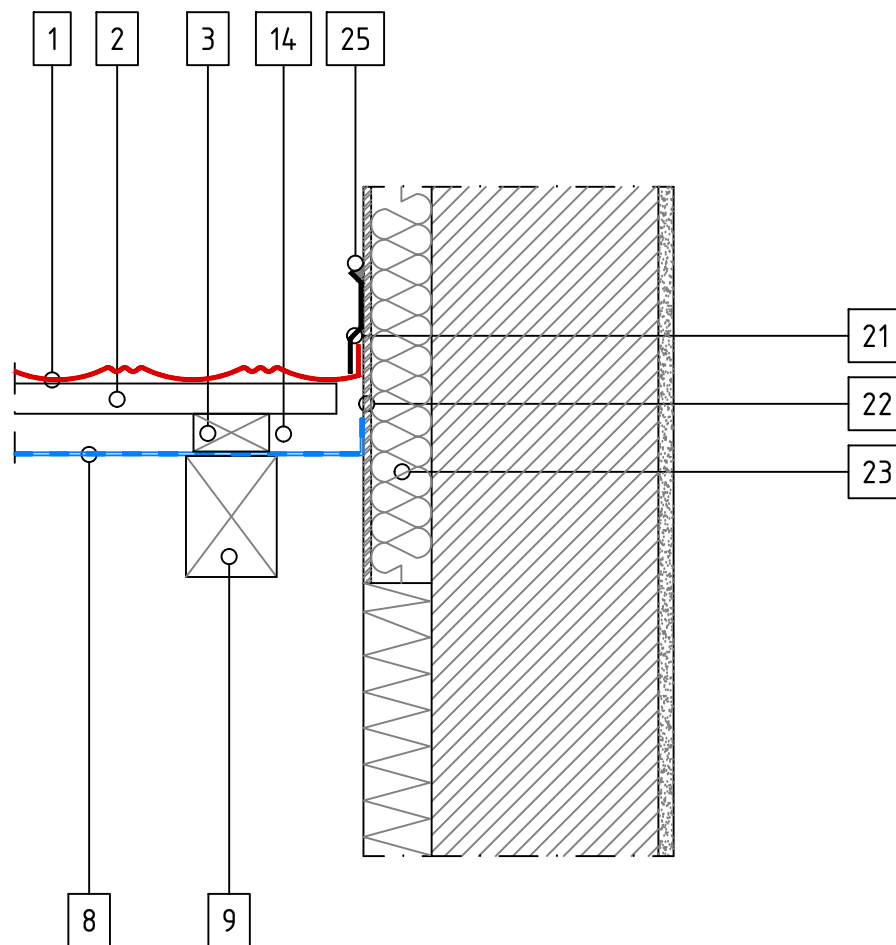

HERITAGE TILE – Wall Flashing 1

SCALE 1:10

- 1 Tile
- 2 Tile Batten
- 3 Ventilation Space Batten
- 8 Underlay
- 9 Rafter
- 14 Ventilation Space
- 21 Side Flashing
- 22 Render
- 23 Warmth Insulation
- 25 Sealant