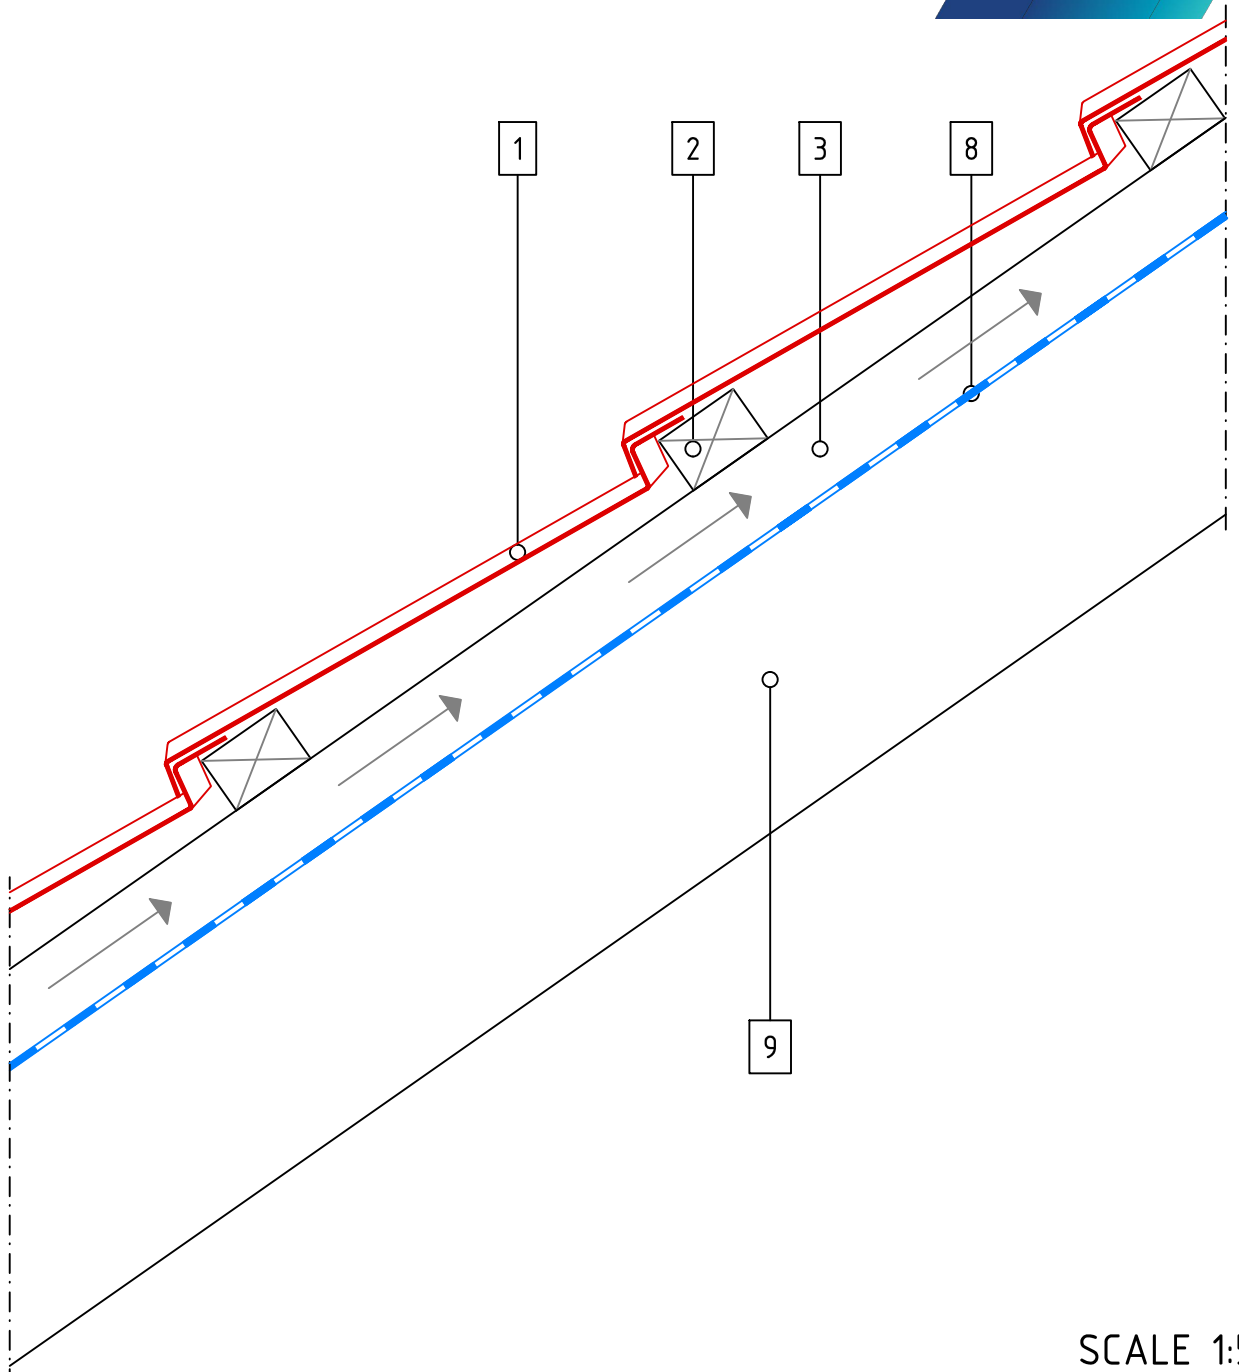

HERITAGE TILE – Eaves Flashing

SCALE 1:5

- 1 Tile
- 2 Tile Batten
- 3 Ventilation Space Batten
- 8 Underlay
- 9 Rafter
- 11 Eaves Flashing
- 12 Mesh
- 13 Eaves Guard Flashing

SCALE 1:5

- 1 Tile
- 2 Tile Batten
- 3 Ventilation Space Batten
- 8 Underlay
- 9 Rafter
- 14 Ventilation Space
- 15 Box Barge
- 16 Gable Batten
- 17 Barge Board

HERITAGE TILE – Basic Principle L

GERARD

SCALE 1:5

- 1 Tile
- 2 Tile Batten
- 3 Ventilation Space Batten
- 8 Underlay
- 9 Rafter

HERITAGE TILE – Basic Principle C

SCALE 1:5

- 1 Tile
- 2 Tile Batten
- 3 Ventilation Space Batten
- 8 Underlay
- 9 Rafter
- 14 Ventilation Space