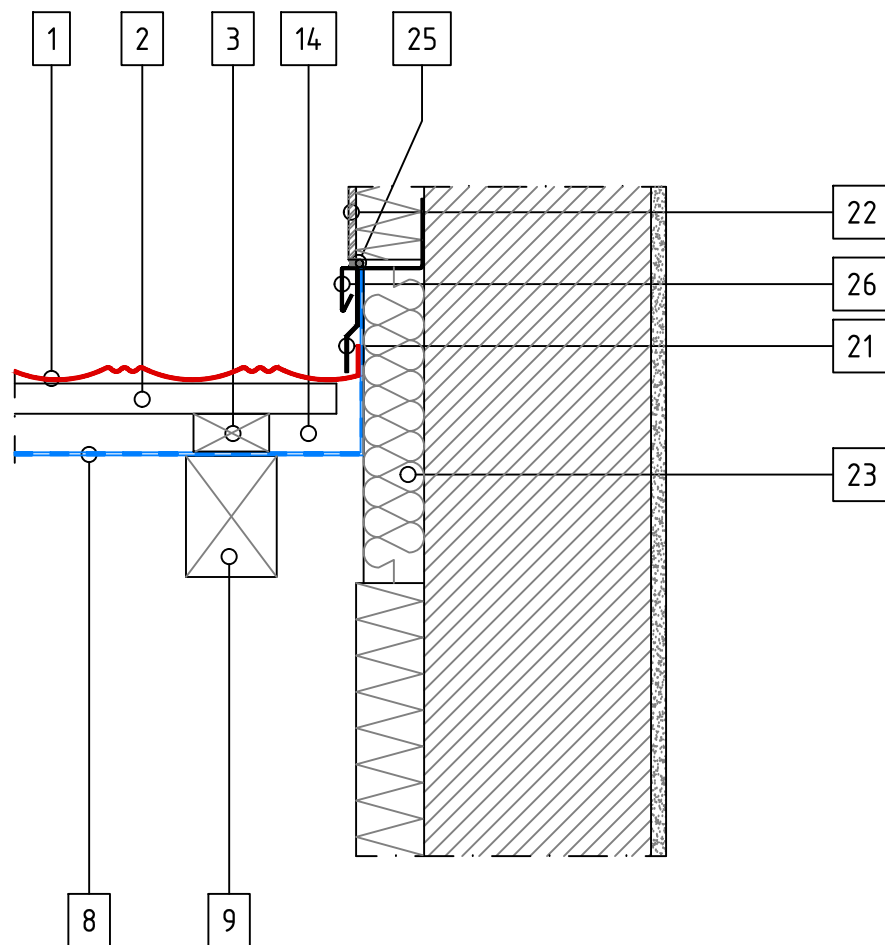

HERITAGE TILE – Top Wall Flashing 1

SCALE 1:10

- 1 Tile
- 2 Tile Batten
- 3 Ventilation Space Batten
- 8 Underlay
- 9 Rafter
- 18 Support Batten
- 19 Top Wall Starter Flashing
- 20 Top Wall Spacer
- 21 Side Flashing
- 22 Render
- 23 Warmth Insulation
- 25 Sealant

HERITAGE TILE – Top Wall Flashing 2

SCALE 1:10

- 1 Tile
- 2 Tile Batten
- 3 Ventilation Space Batten
- 6 Spacer
- 8 Underlay
- 9 Rafter
- 18 Thinner Support Batten
- 21 Side Flashing
- 22 Render
- 23 Warmth Insulation
- 25 Sealant

HERITAGE TILE – Wall Flashing 1

SCALE 1:10

- 1 Tile
- 2 Tile Batten
- 3 Ventilation Space Batten
- 8 Underlay
- 9 Rafter
- 14 Ventilation Space
- 21 Side Flashing
- 22 Render
- 23 Warmth Insulation
- 25 Sealant