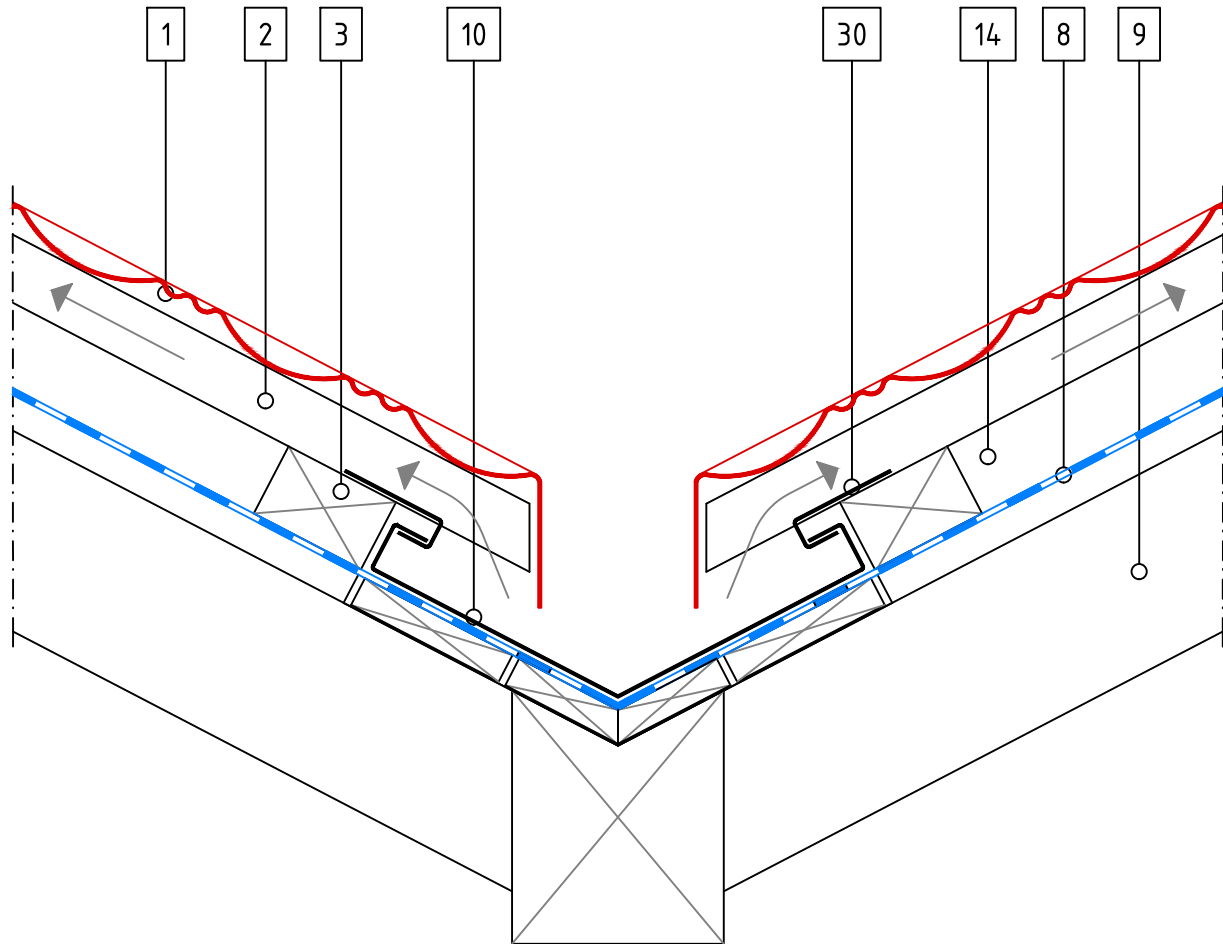

HERITAGE TILE – Basic Principle L

GERARD

SCALE 1:5

- 1 Tile
- 2 Tile Batten
- 3 Ventilation Space Batten
- 8 Underlay
- 9 Rafter

HERITAGE TILE – Basic Principle C

SCALE 1:5

- 1 Tile
- 2 Tile Batten
- 3 Ventilation Space Batten
- 8 Underlay
- 9 Rafter
- 14 Ventilation Space

HERITAGE TILE – Ridge 1

SCALE 1:5

- 1 Tile
- 2 Tile Batten
- 3 Ventilation Space Batten
- 4 Barrel
- 5 Ridge Batten
- 6 Spacer
- 8 Underlay
- 9 Rafter
- 18 Thinner Support Batten

HERITAGE TILE – Ridge 2

SCALE 1:5

- 1 Tile
- 2 Tile Batten
- 3 Ventilation Space Batten
- 4 Batten
- 5 Ridge Batten
- 7 Ridge Bracket
- 8 Underlay
- 9 Rafter
- 18 Thinner Support Batten

HERITAGE TILE – Valley 1

SCALE 1:5

- 1 Tile
- 2 Tile Batten
- 3 Ventilation Space Batten
- 8 Underlay
- 9 Rafter
- 10 Valley
- 14 Ventilation Space
- 30 Clip