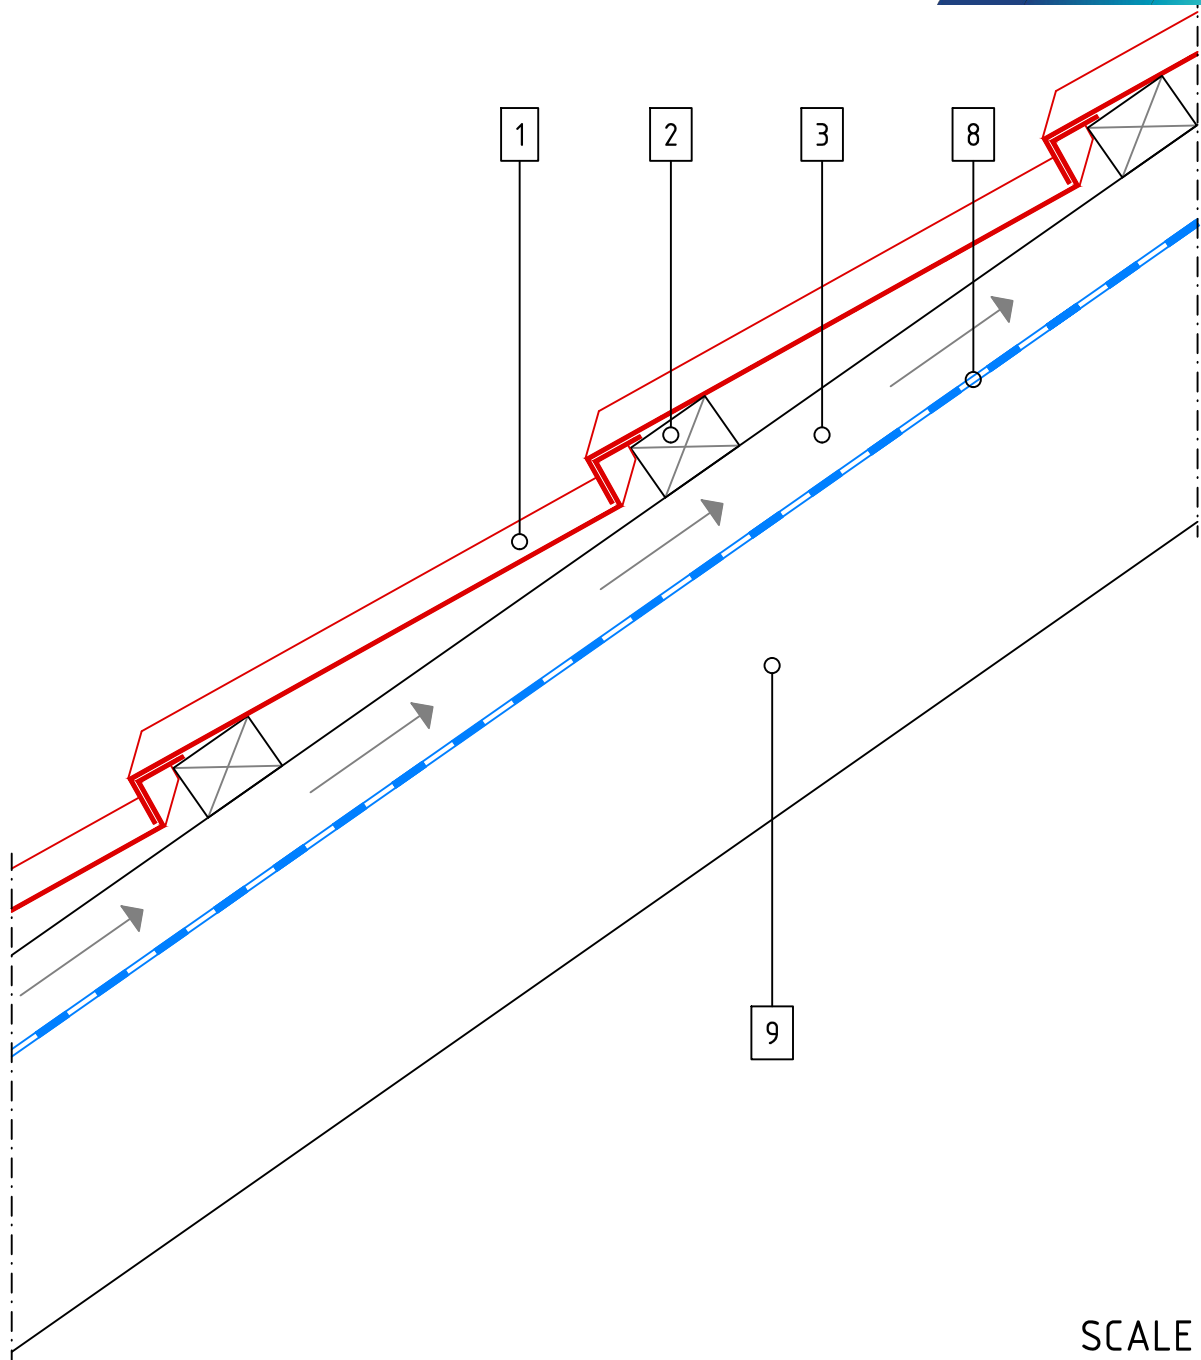

CLASSIC TILE – Eaves Flashing

GERARD

SCALE 1:5

- 1 Tile
- 2 Tile Batten
- 3 Ventilation Space Batten
- 8 Underlay
- 9 Rafter
- 11 Eaves Flashing
- 12 Mesh
- 13 Eaves Guard Flashing

CLASSIC TILE – Box Barge

SCALE 1:5

- 1 Tile
- 2 Tile Batten
- 3 Ventilation Space Batten
- 8 Underlay
- 9 Rafter
- 14 Ventilation Space
- 15 Box Barge
- 16 Gable Batten
- 17 Barge Board

CLASSIC TILE – Basic Principle L

SCALE 1:5