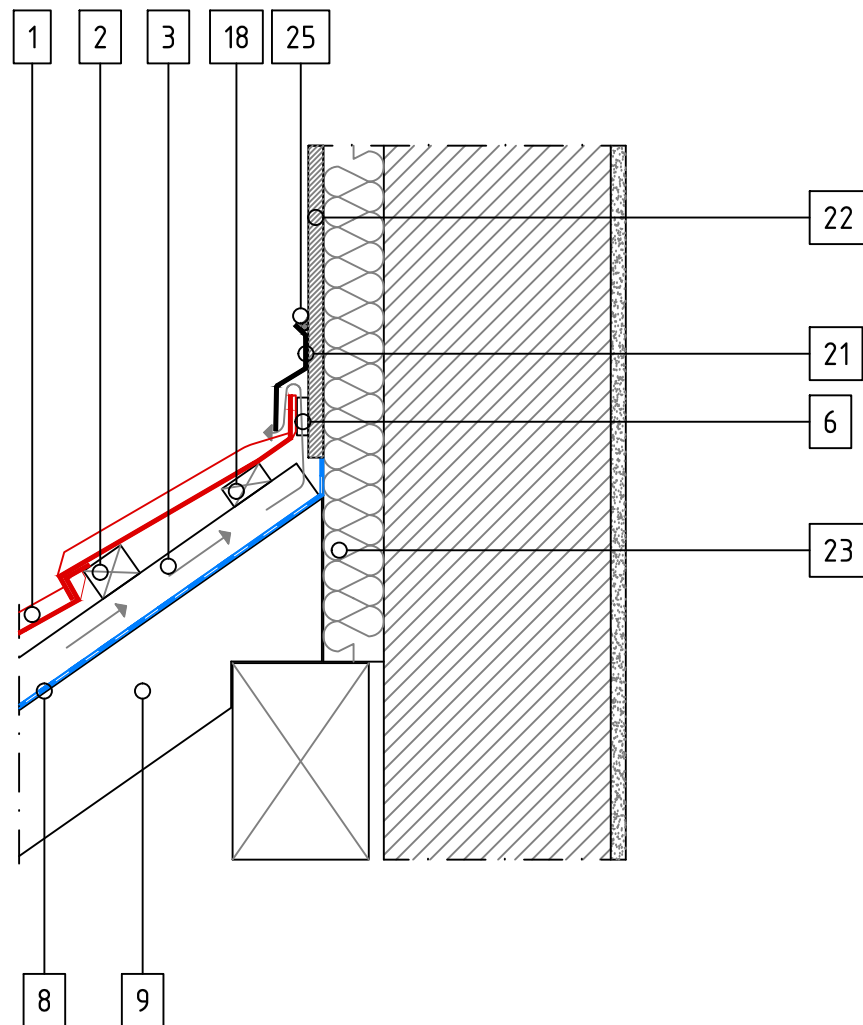

CLASSIC TILE – Top Wall Flashing 2

SCALE 1:10

- 1 Tile
- 2 Tile Batten
- 3 Ventilation Space Batten
- 6 Spacer
- 8 Underlay
- 9 Rafter
- 18 Thinner Support Batten
- 20 Top Wall Spacer
- 21 Side Flashing
- 22 Render
- 23 Warmth Insulation
- 25 Sealant