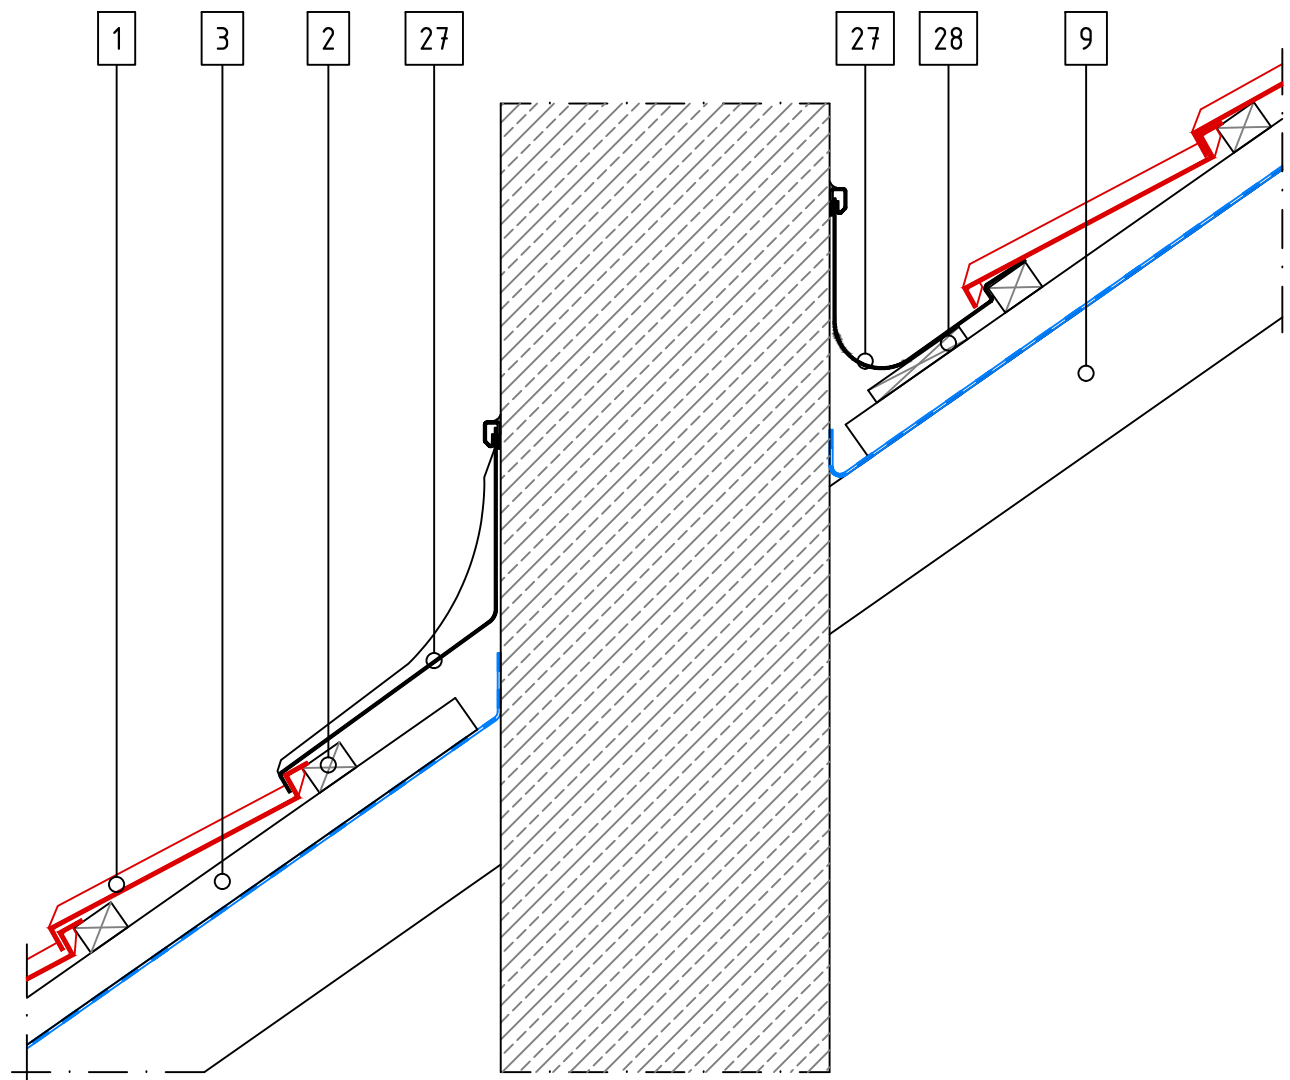

CLASSIC TILE – Chimney Flashing L

GERARD

SCALE 1:10

- 1 Tile
- 2 Tile Batten
- 3 Ventilation Space Batten
- 9 Rafter
- 27 Chimney Flashing
- 28 Board