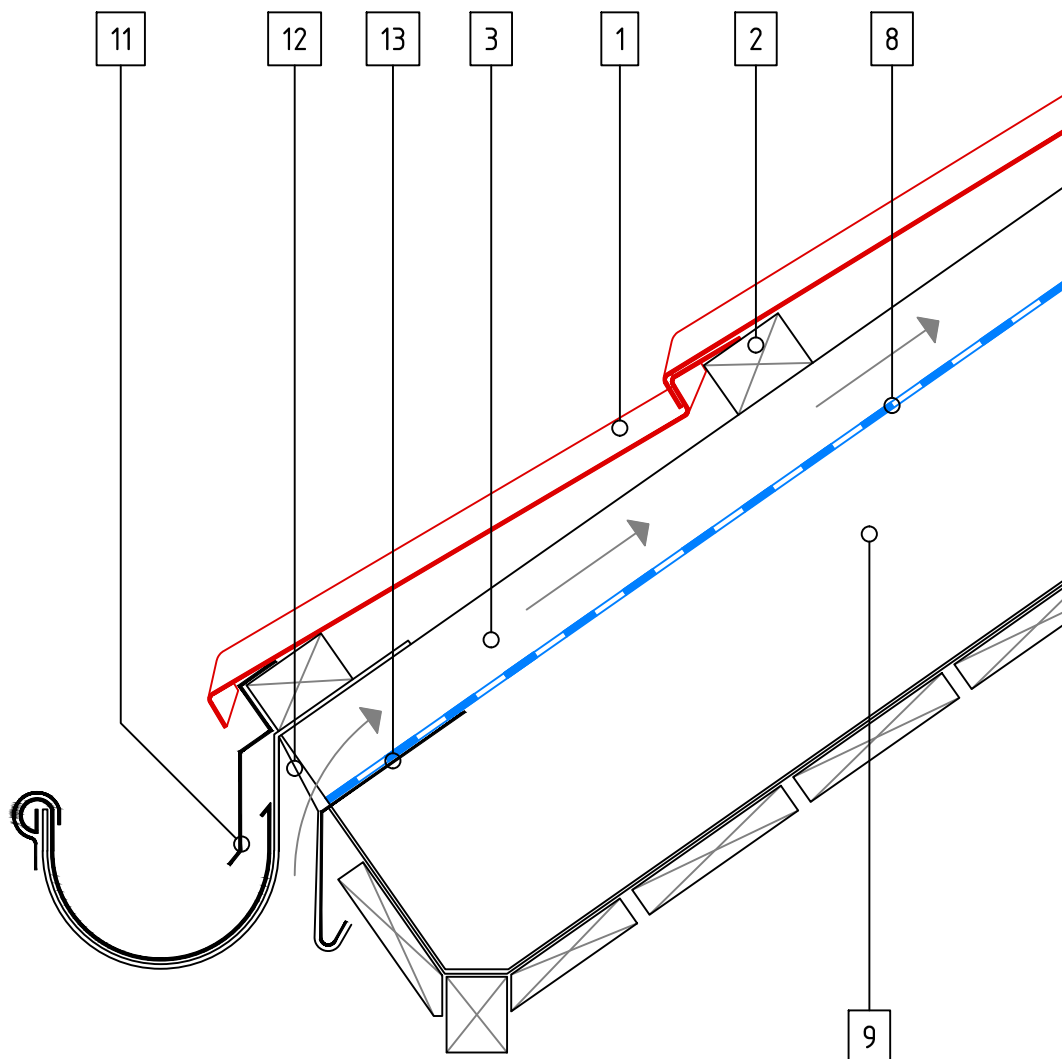

CLASSIC TILE – Eaves Flashing

GERARD

SCALE 1:5

- 1 Tile
- 2 Tile Batten
- 3 Ventilation Space Batten
- 8 Underlay
- 9 Rafter
- 11 Eaves Flashing
- 12 Mesh
- 13 Eaves Guard Flashing

CLASSIC TILE – Box Barge

SCALE 1:5

- 1 Tile
- 2 Tile Batten
- 3 Ventilation Space Batten
- 8 Underlay
- 9 Rafter
- 14 Ventilation Space
- 15 Box Barge
- 16 Gable Batten
- 17 Barge Board

CLASSIC TILE – Basic Principle L

SCALE 1:5