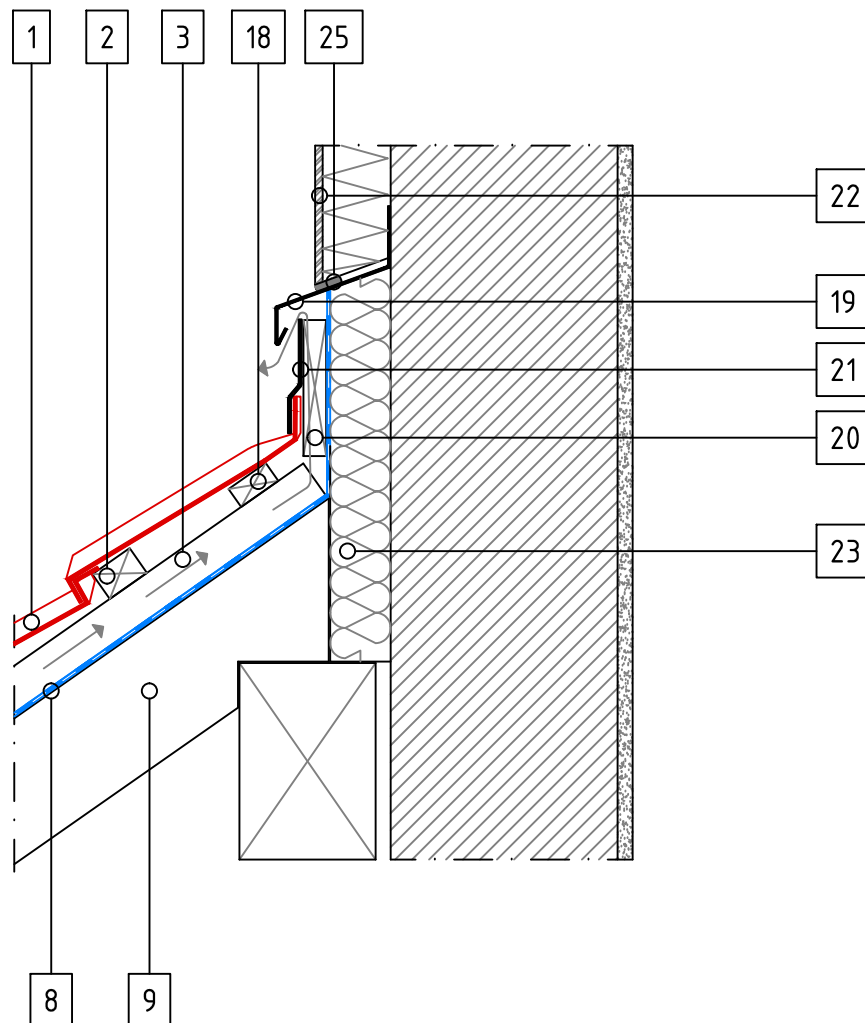

CLASSIC TILE – Chimney Flashing L

GERARD

SCALE 1:10

- 1 Tile
- 2 Tile Batten
- 3 Ventilation Space Batten
- 9 Rafter
- 27 Chimney Flashing
- 28 Board

CLASSIC TILE – Chimney Flashing C

SCALE 1:10

- 1 Tile
- 2 Tile Batten
- 3 Ventilation Space Batten
- 8 Underlay
- 9 Rafter
- 27 Chimney Flashing

CLASSIC TILE – Top Wall Flashing 1

SCALE 1:10

- 1 Tile
- 2 Tile Batten
- 3 Ventilation Space Batten
- 8 Underlay
- 9 Rafter
- 18 Support Batten
- 19 Top Wall Starter Flashing
- 20 Top Wall Spacer
- 21 Side Flashing
- 22 Render
- 23 Warmth Insulation
- 25 Sealant