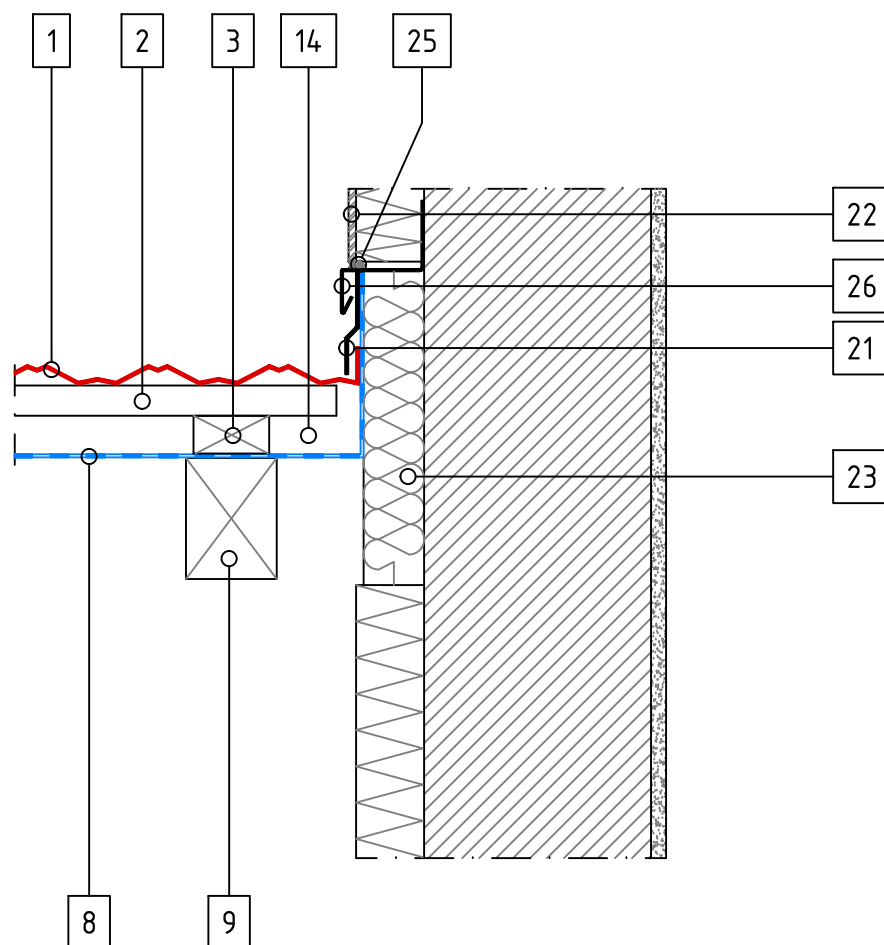

CLASSIC TILE – Wall Flashing 2

SCALE 1:10

- 1 Tile
- 2 Tile Batten
- 3 Ventilation Space Batten
- 8 Underlay
- 9 Rafter
- 14 Ventilation Space
- 21 Side Flashing
- 22 Render
- 23 Warmth Insulation
- 25 Sealant
- 26 Side Wall Starter Flashing