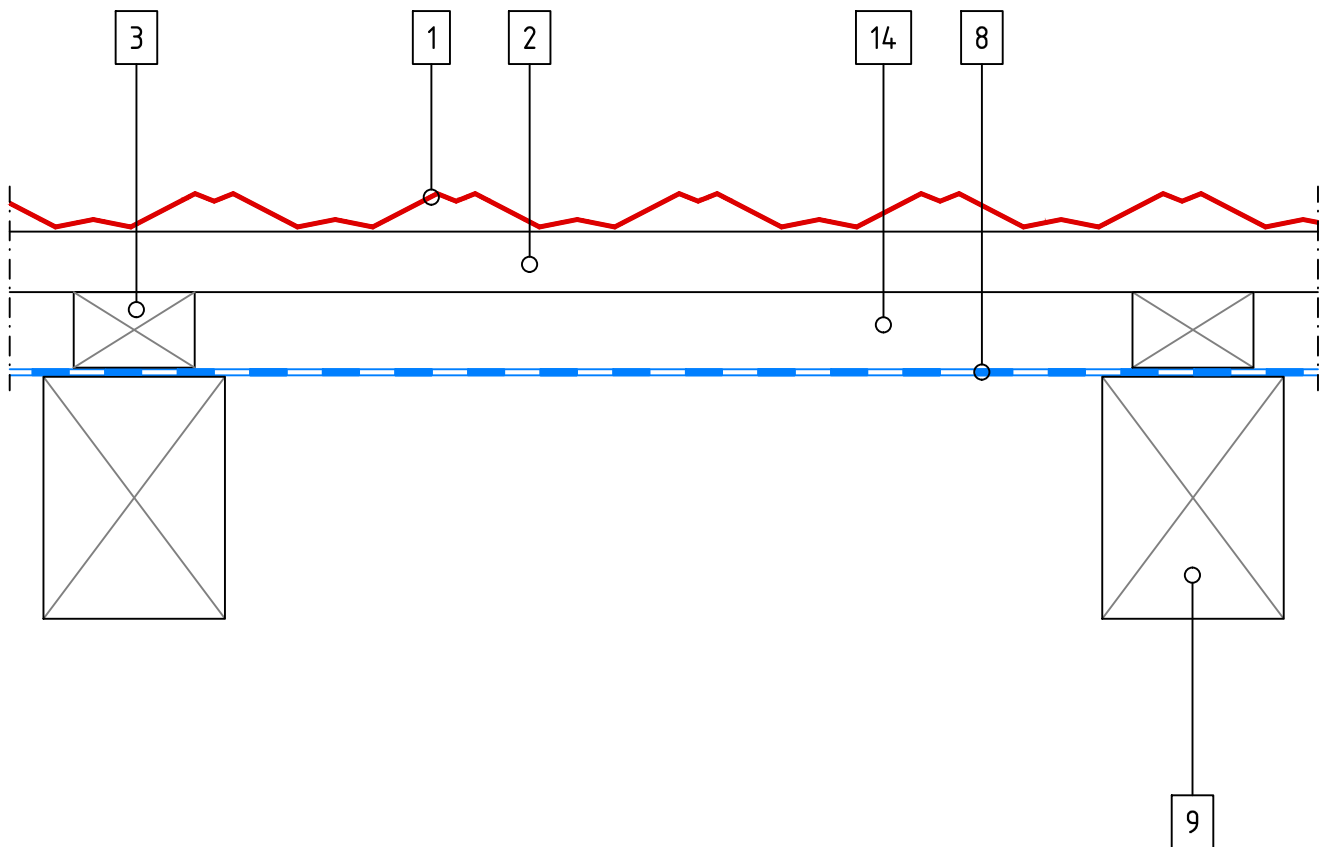

CLASSIC TILE – Eaves Flashing

GERARD

SCALE 1:5

- 1 Tile
- 2 Tile Batten
- 3 Ventilation Space Batten
- 8 Underlay
- 9 Rafter
- 11 Eaves Flashing
- 12 Mesh
- 13 Eaves Guard Flashing

CLASSIC TILE – Box Barge

SCALE 1:5

- 1 Tile
- 2 Tile Batten
- 3 Ventilation Space Batten
- 8 Underlay
- 9 Rafter
- 14 Ventilation Space
- 15 Box Barge
- 16 Gable Batten
- 17 Barge Board

CLASSIC TILE – Basic Principle L

SCALE 1:5

- 1 Tile
- 2 Tile Batten
- 3 Ventilation Space Batten
- 8 Underlay
- 9 Rafter

CLASSIC TILE – Basic Principle C

SCALE 1:5

- 1 Tile
- 2 Tile Batten
- 3 Ventilation Space Batten
- 8 Underlay
- 9 Rafter
- 14 Ventilation Space

CLASSIC TILE – Ridge 1

SCALE 1:5

- 1 Tile
- 2 Tile Batten
- 3 Ventilation Space Batten
- 4 Barrel
- 5 Ridge Batten
- 6 Spacer
- 8 Underlay
- 9 Rafter
- 18 Thinner Support Batten

CLASSIC TILE – Ridge 2

SCALE 1:5