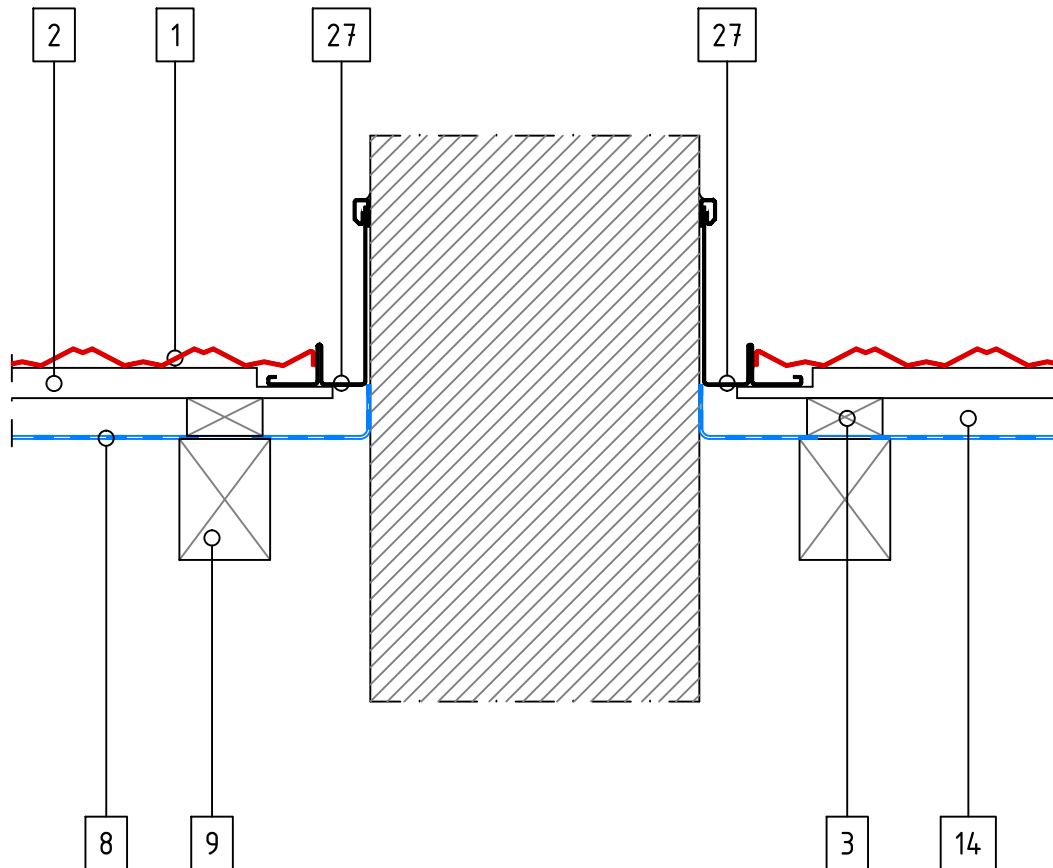

CLASSIC TILE – Chimney Flashing L

GERARD

SCALE 1:10

- 1 Tile
- 2 Tile Batten
- 3 Ventilation Space Batten
- 9 Rafter
- 27 Chimney Flashing
- 28 Board

CLASSIC TILE – Chimney Flashing C

SCALE 1:10

- 1 Tile
- 2 Tile Batten
- 3 Ventilation Space Batten
- 8 Underlay
- 9 Rafter
- 27 Chimney Flashing

CLASSIC TILE – Top Wall Flashing 1

SCALE 1:10

- 1 Tile
- 2 Tile Batten
- 3 Ventilation Space Batten
- 8 Underlay
- 9 Rafter
- 18 Support Batten
- 19 Top Wall Starter Flashing
- 20 Top Wall Spacer
- 21 Side Flashing
- 22 Render
- 23 Warmth Insulation
- 25 Sealant