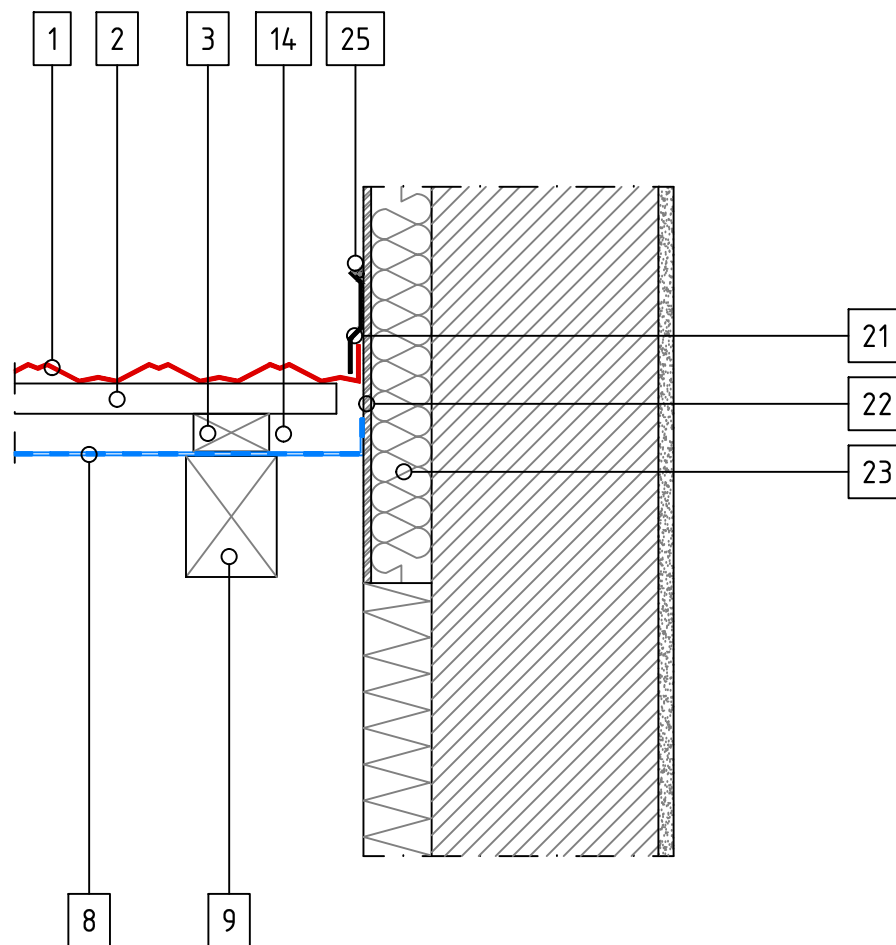

CLASSIC TILE – Wall Flashing 1

SCALE 1:10

- 1 Tile
- 2 Tile Batten
- 3 Ventilation Space Batten
- 8 Underlay
- 9 Rafter
- 14 Ventilation Space
- 21 Side Flashing
- 22 Render
- 23 Warmth Insulation
- 25 Sealant