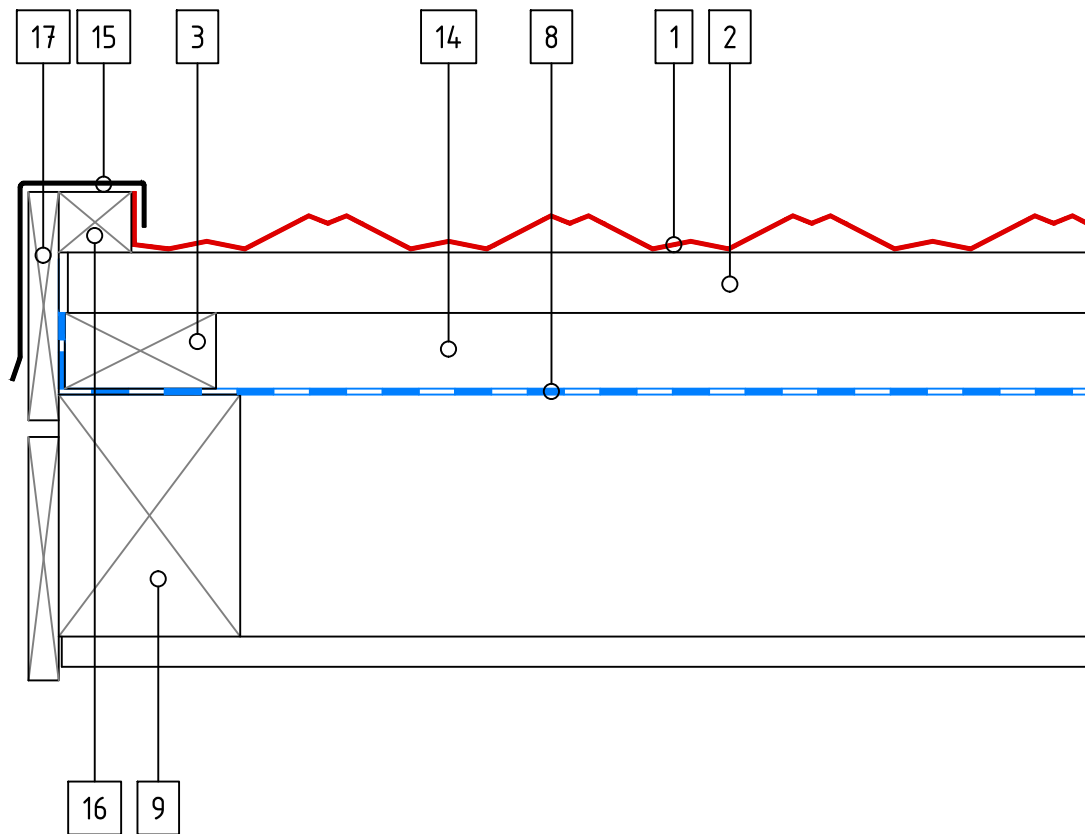

CLASSIC TILE – Eaves Flashing

GERARD

SCALE 1:5

- 1 Tile
- 2 Tile Batten
- 3 Ventilation Space Batten
- 8 Underlay
- 9 Rafter
- 11 Eaves Flashing
- 12 Mesh
- 13 Eaves Guard Flashing

CLASSIC TILE – Box Barge

SCALE 1:5

- 1 Tile
- 2 Tile Batten
- 3 Ventilation Space Batten
- 8 Underlay
- 9 Rafter
- 14 Ventilation Space
- 15 Box Barge
- 16 Gable Batten
- 17 Barge Board

CLASSIC TILE – Basic Principle L

SCALE 1:5