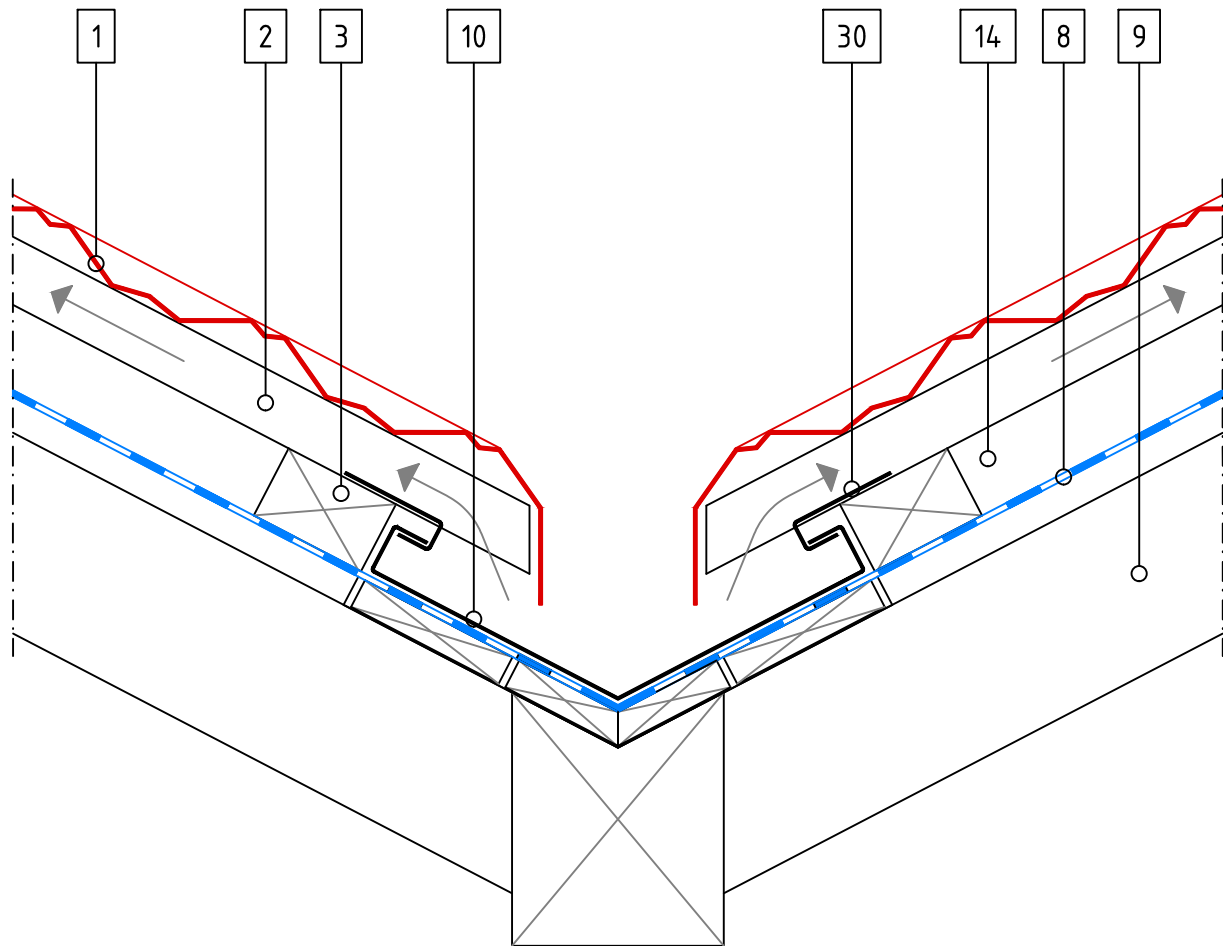

CLASSIC TILE – Ridge 1

SCALE 1:5

- 1 Tile
- 2 Tile Batten
- 3 Ventilation Space Batten
- 4 Barrel
- 5 Ridge Batten
- 6 Spacer
- 8 Underlay
- 9 Rafter
- 18 Thinner Support Batten

CLASSIC TILE – Ridge 2

SCALE 1:5

- 1 Tile
- 2 Tile Batten
- 3 Ventilation Space Batten
- 4 Batten
- 5 Ridge Batten
- 6 Spacer
- 7 Ridge Bracket
- 8 Underlay
- 9 Rafter
- 18 Thinner Support Batten

CLASSIC TILE – Valley 1

SCALE 1:5

- 1 Tile
- 2 Tile Batten
- 3 Ventilation Space Batten
- 8 Underlay
- 9 Rafter
- 10 Valley
- 14 Ventilation Space
- 30 Clip